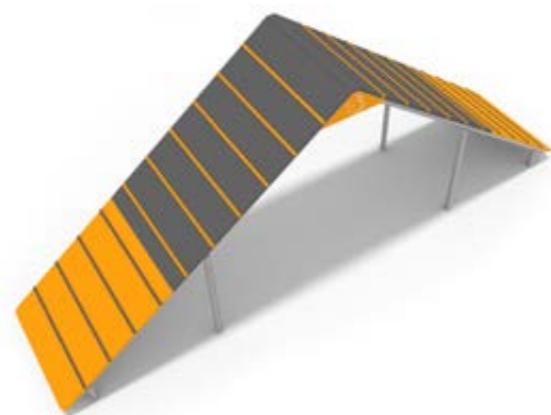

AGILITY 19043

AGILITY 19043
AGILITY 19043

EAN 8595655819043