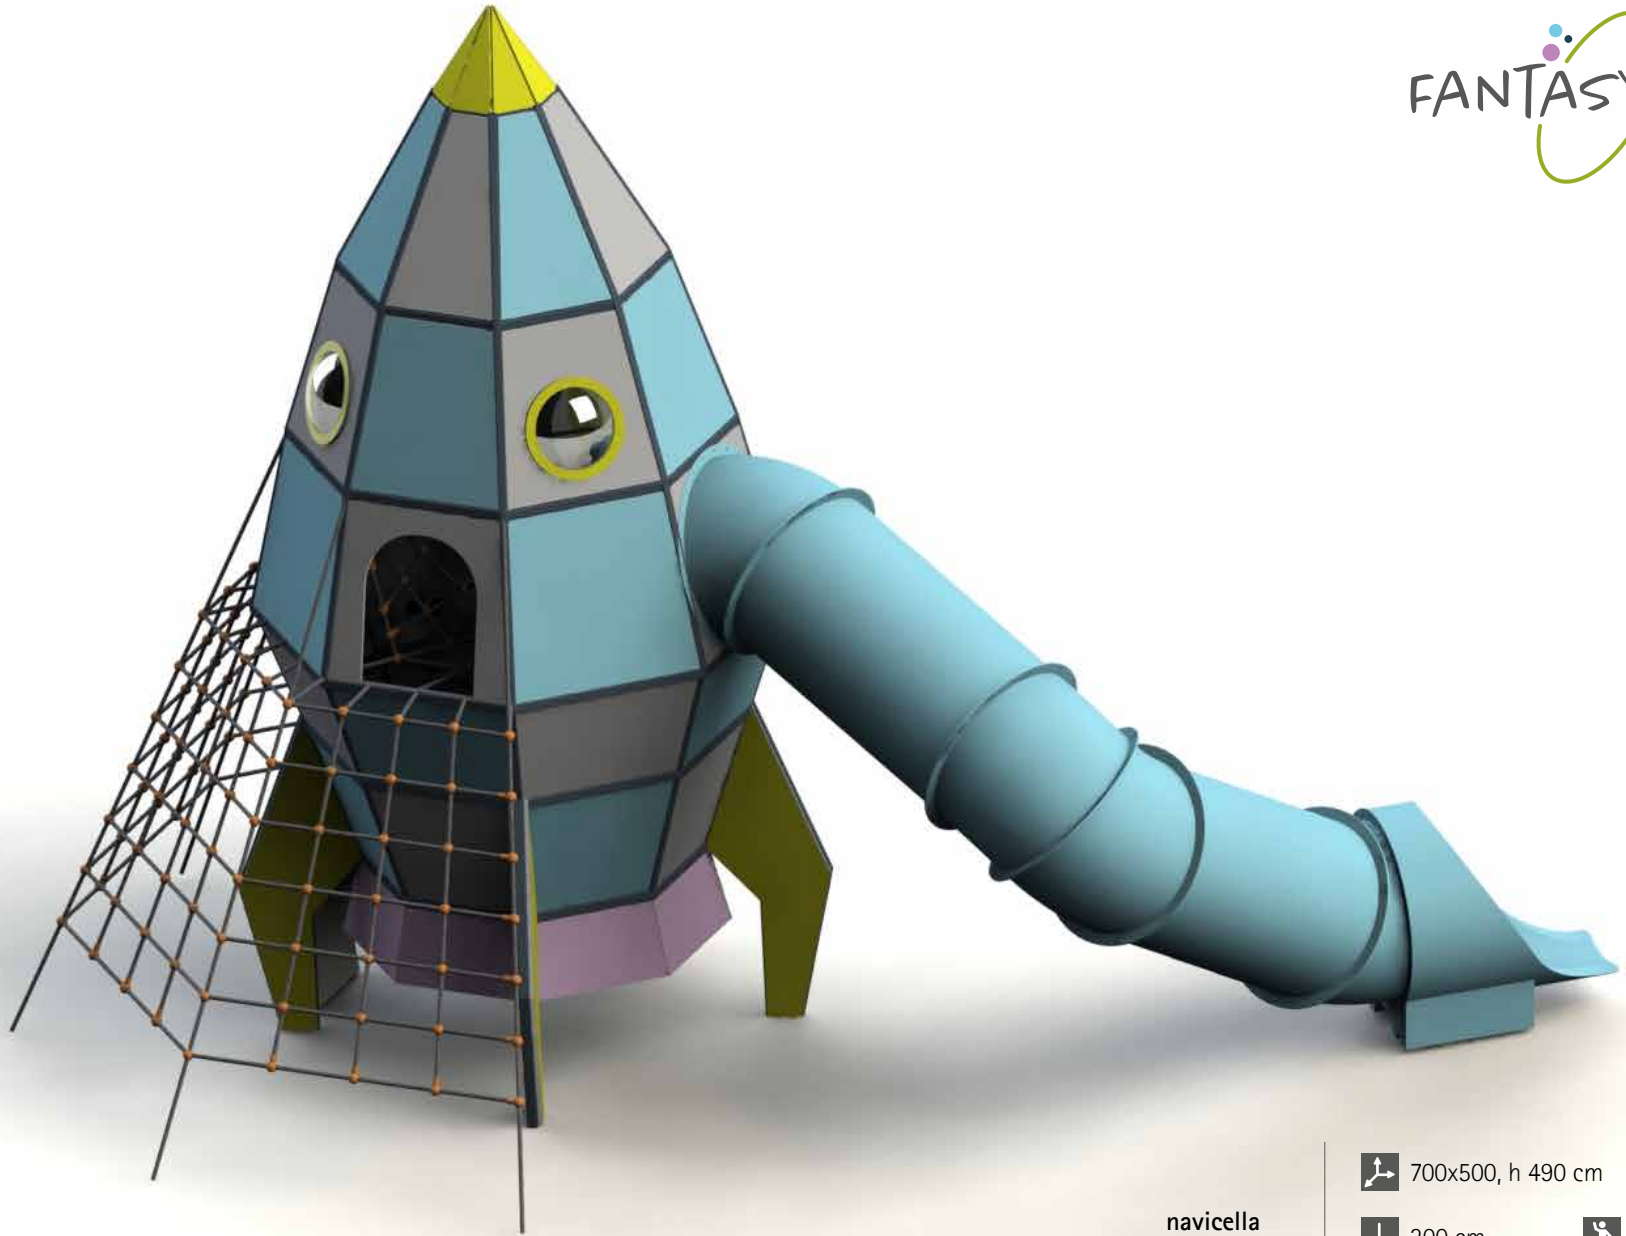

navicella
xfy40

700x500, h 490 cm

200 cm

> 6

1080x800 cm

65 m²