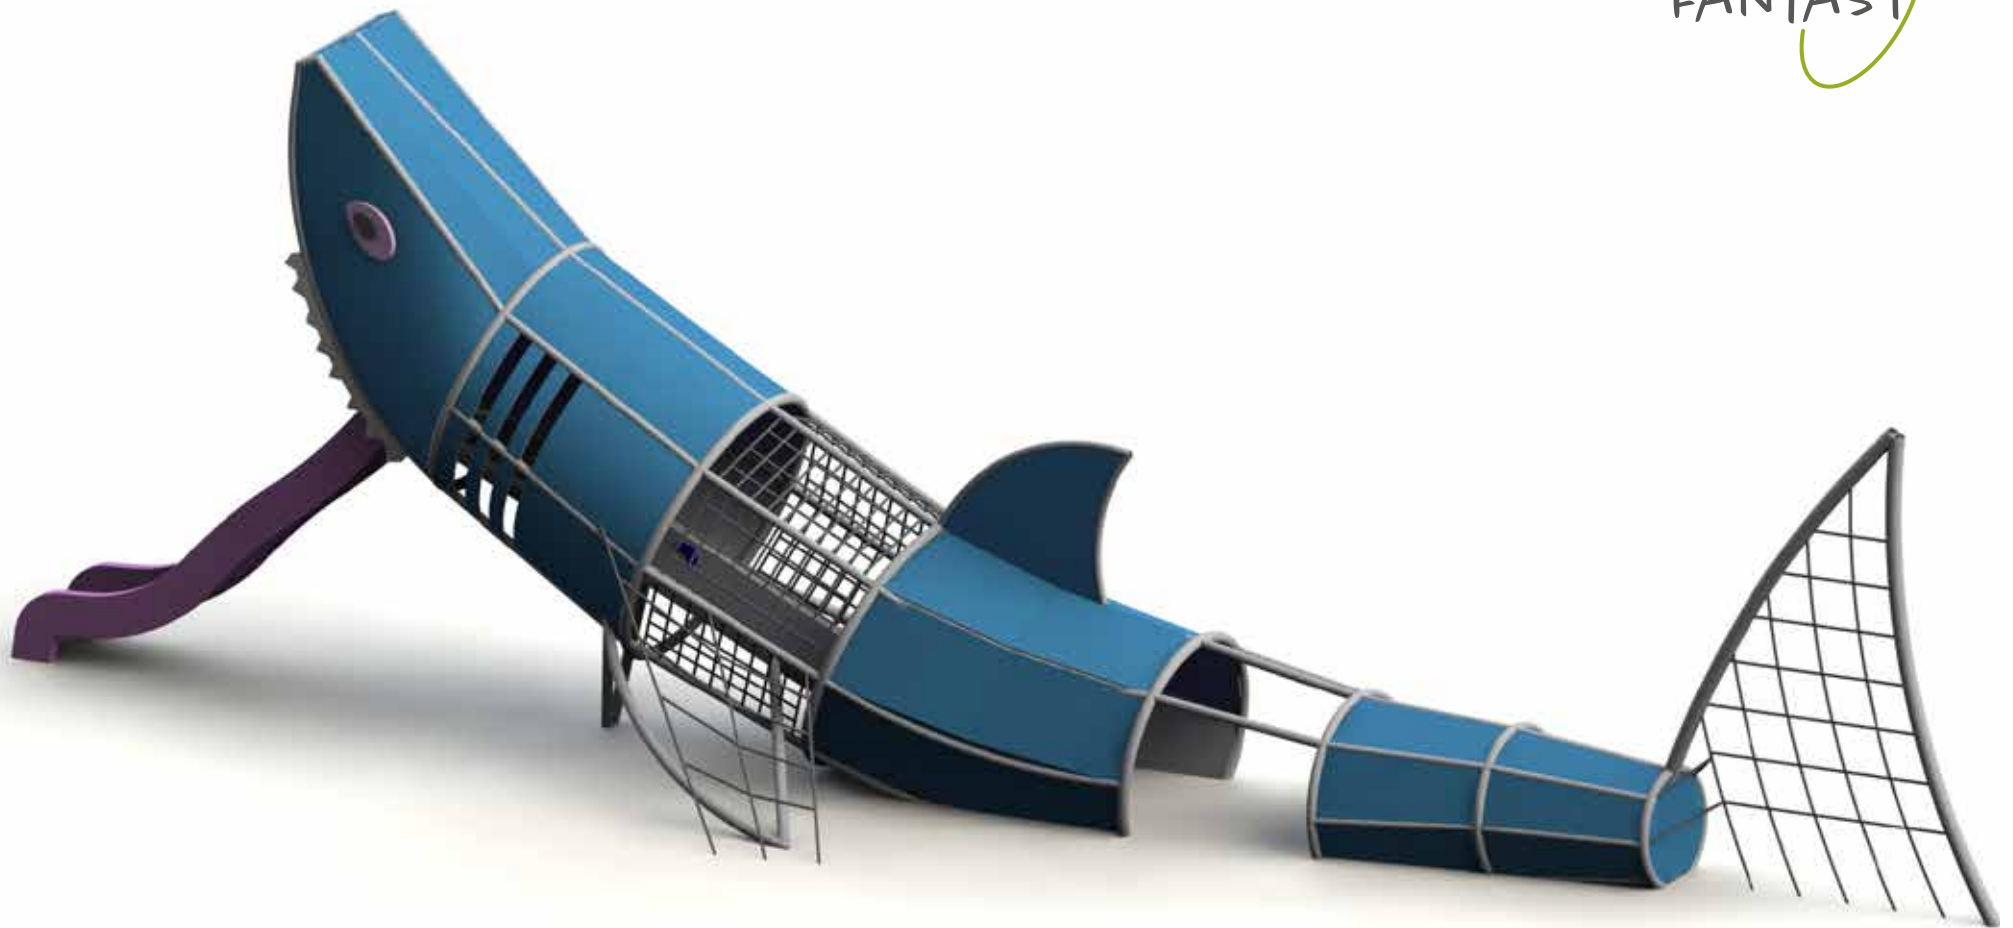

FANTASY

HOLZHOF® 
playground & urban equipment

FANTASY

squalo
xfy30

 1130x350, h 250 cm

 250 cm

 > 3

 1580x650 cm