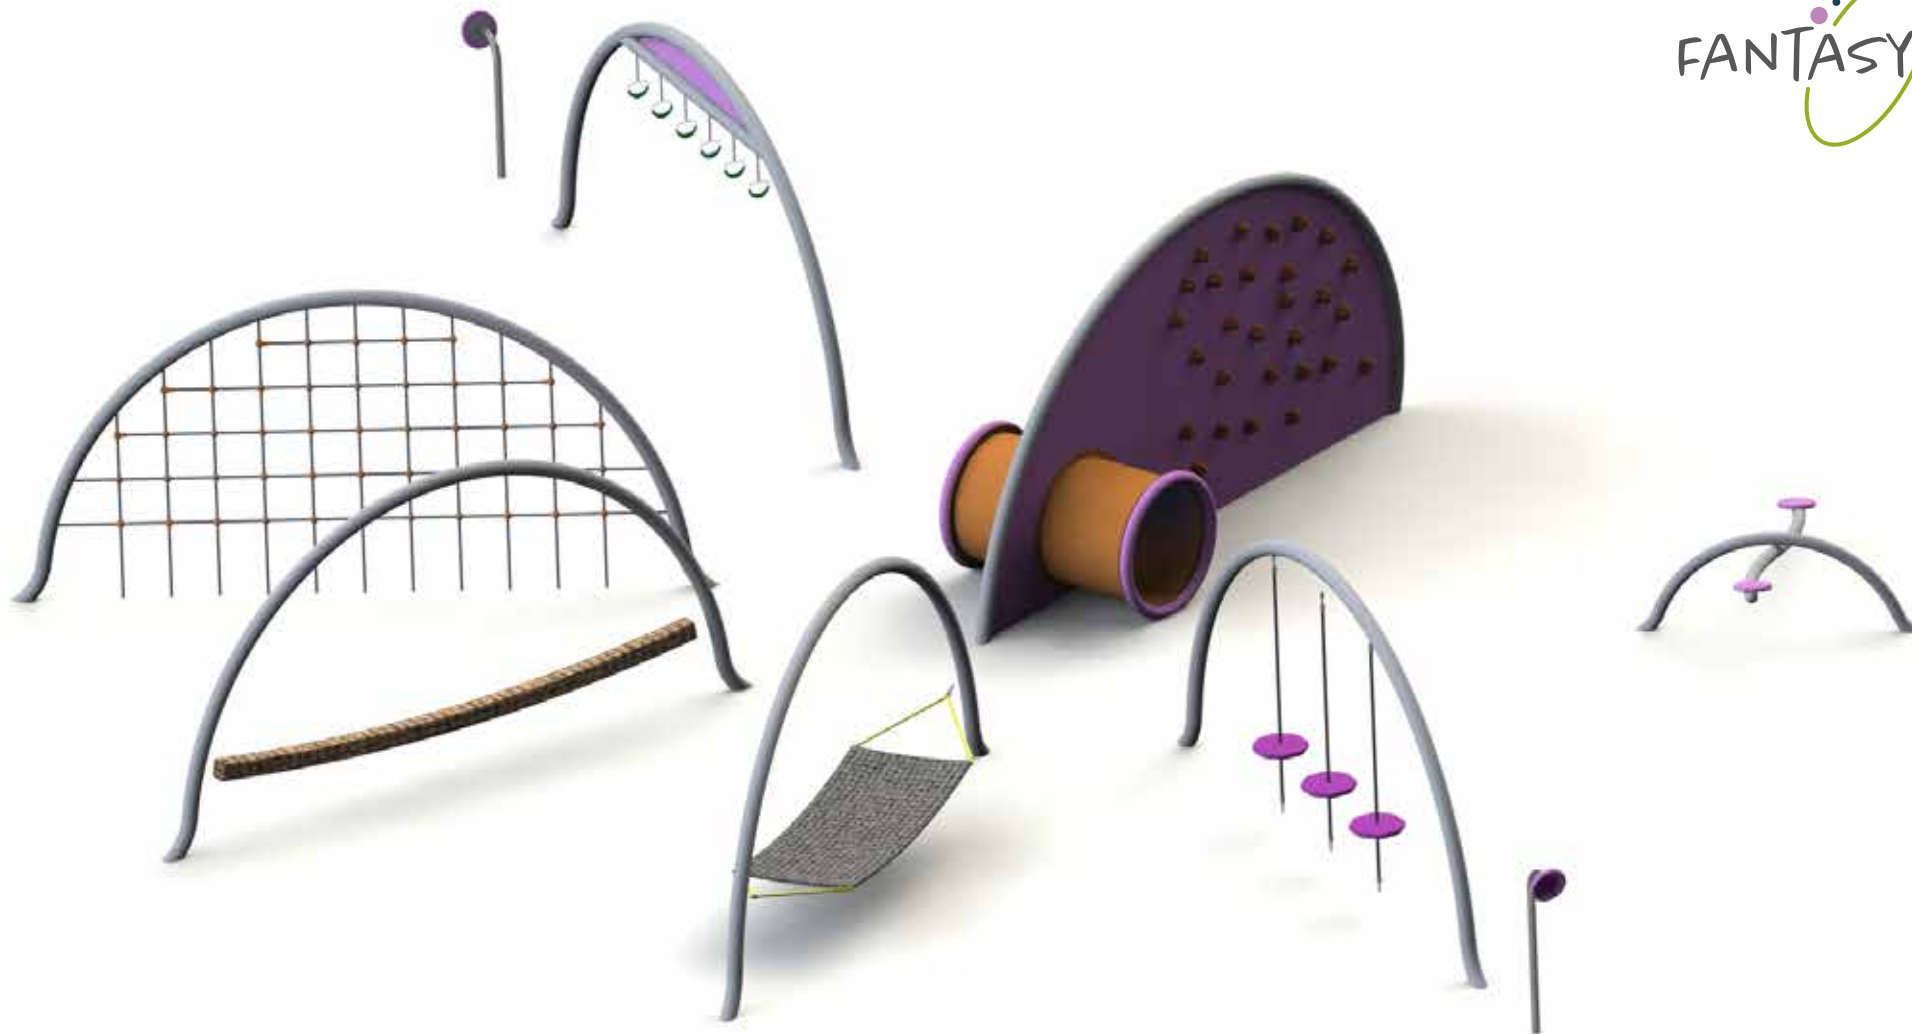

 65 m²

HOLZHOFF®

playground & urban equipment

FANTASY

polipo
xfy70

1250x1050, h 210 cm

200 cm

> 6