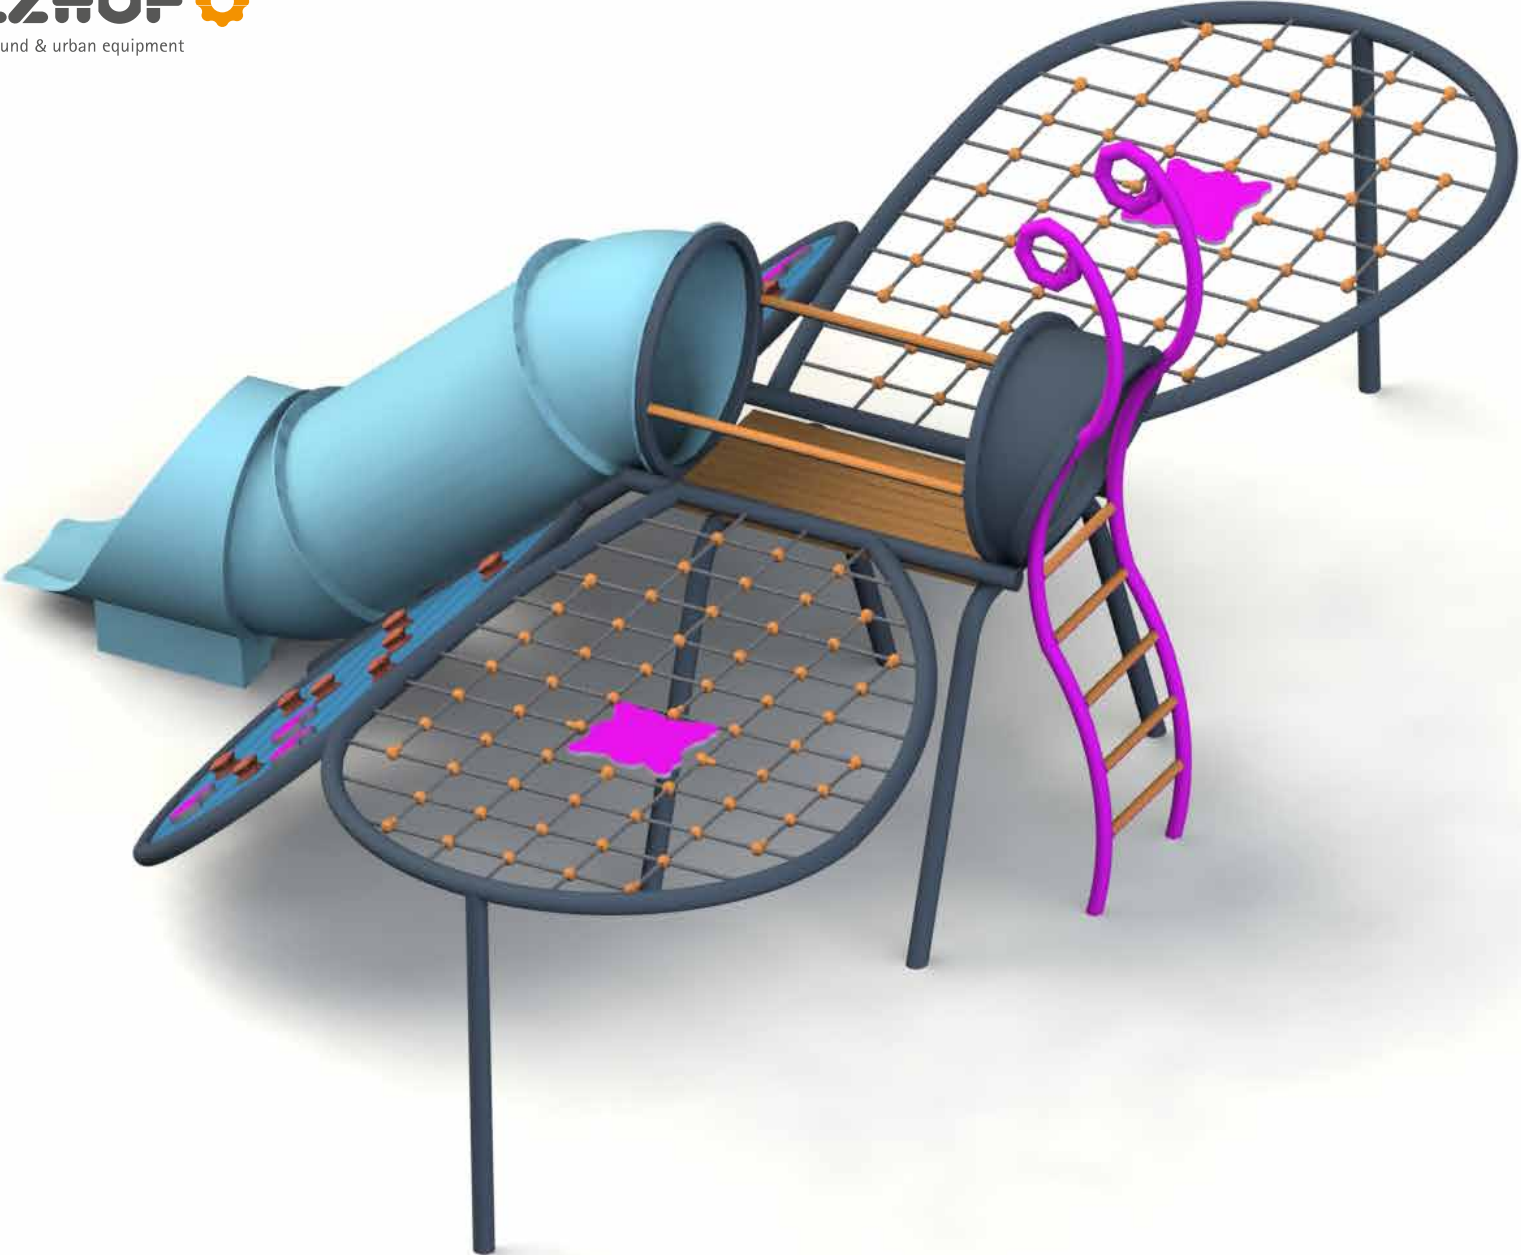

 200 cm

 > 3

 920x820 cm

 55 m²

HOLZHOF®

playground & urban equipment

FANTASY

farfalla
xfy20