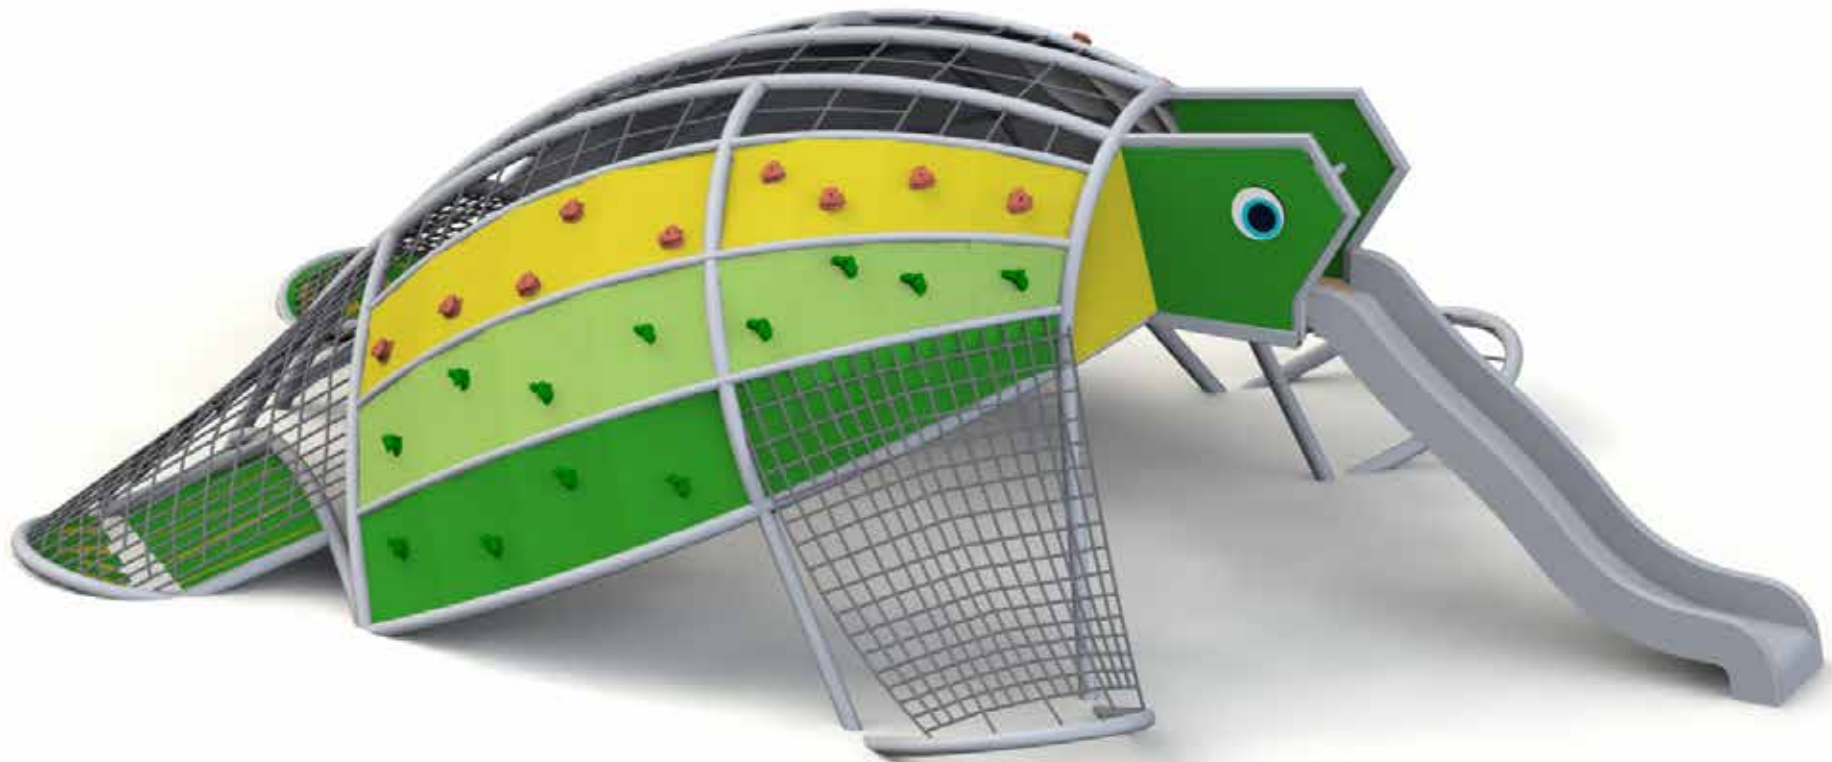

tartaruga
xfy10

800x600, h 220 cm

200 cm

> 6

1130x880 cm

72 m²