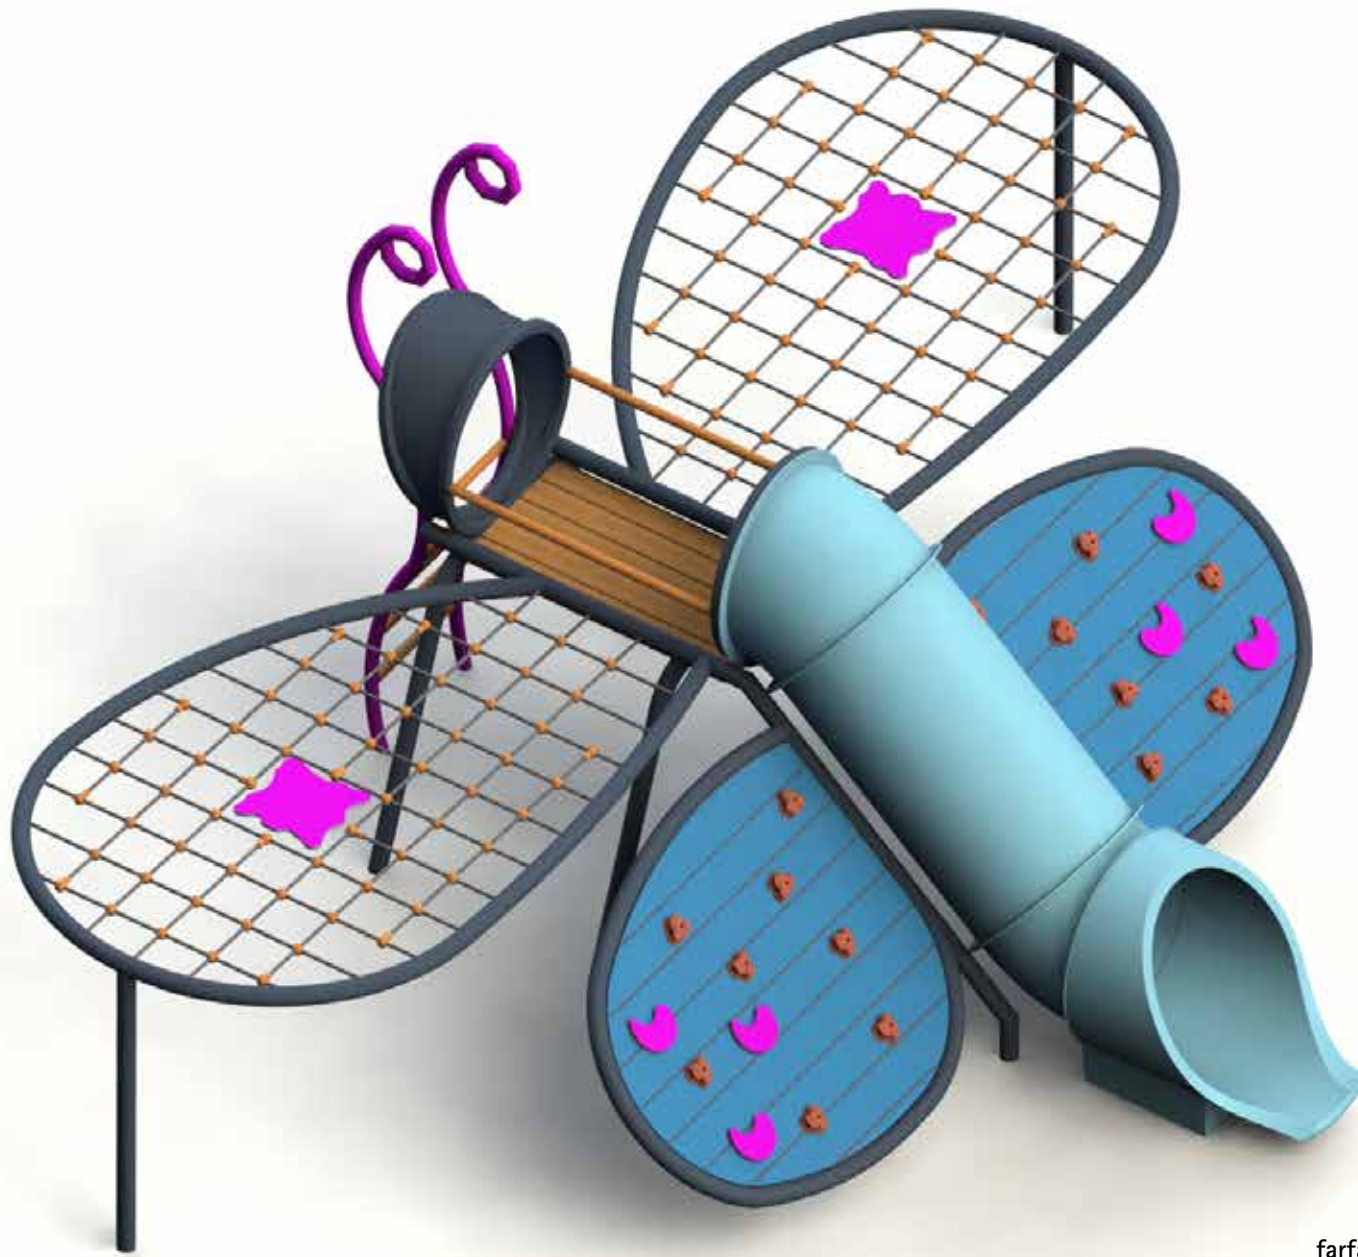

 200 cm

 > 3

 920x820 cm

 55 m²

HOLZHOF®

playground & urban equipment

FANTASY

farfalla
xfy20