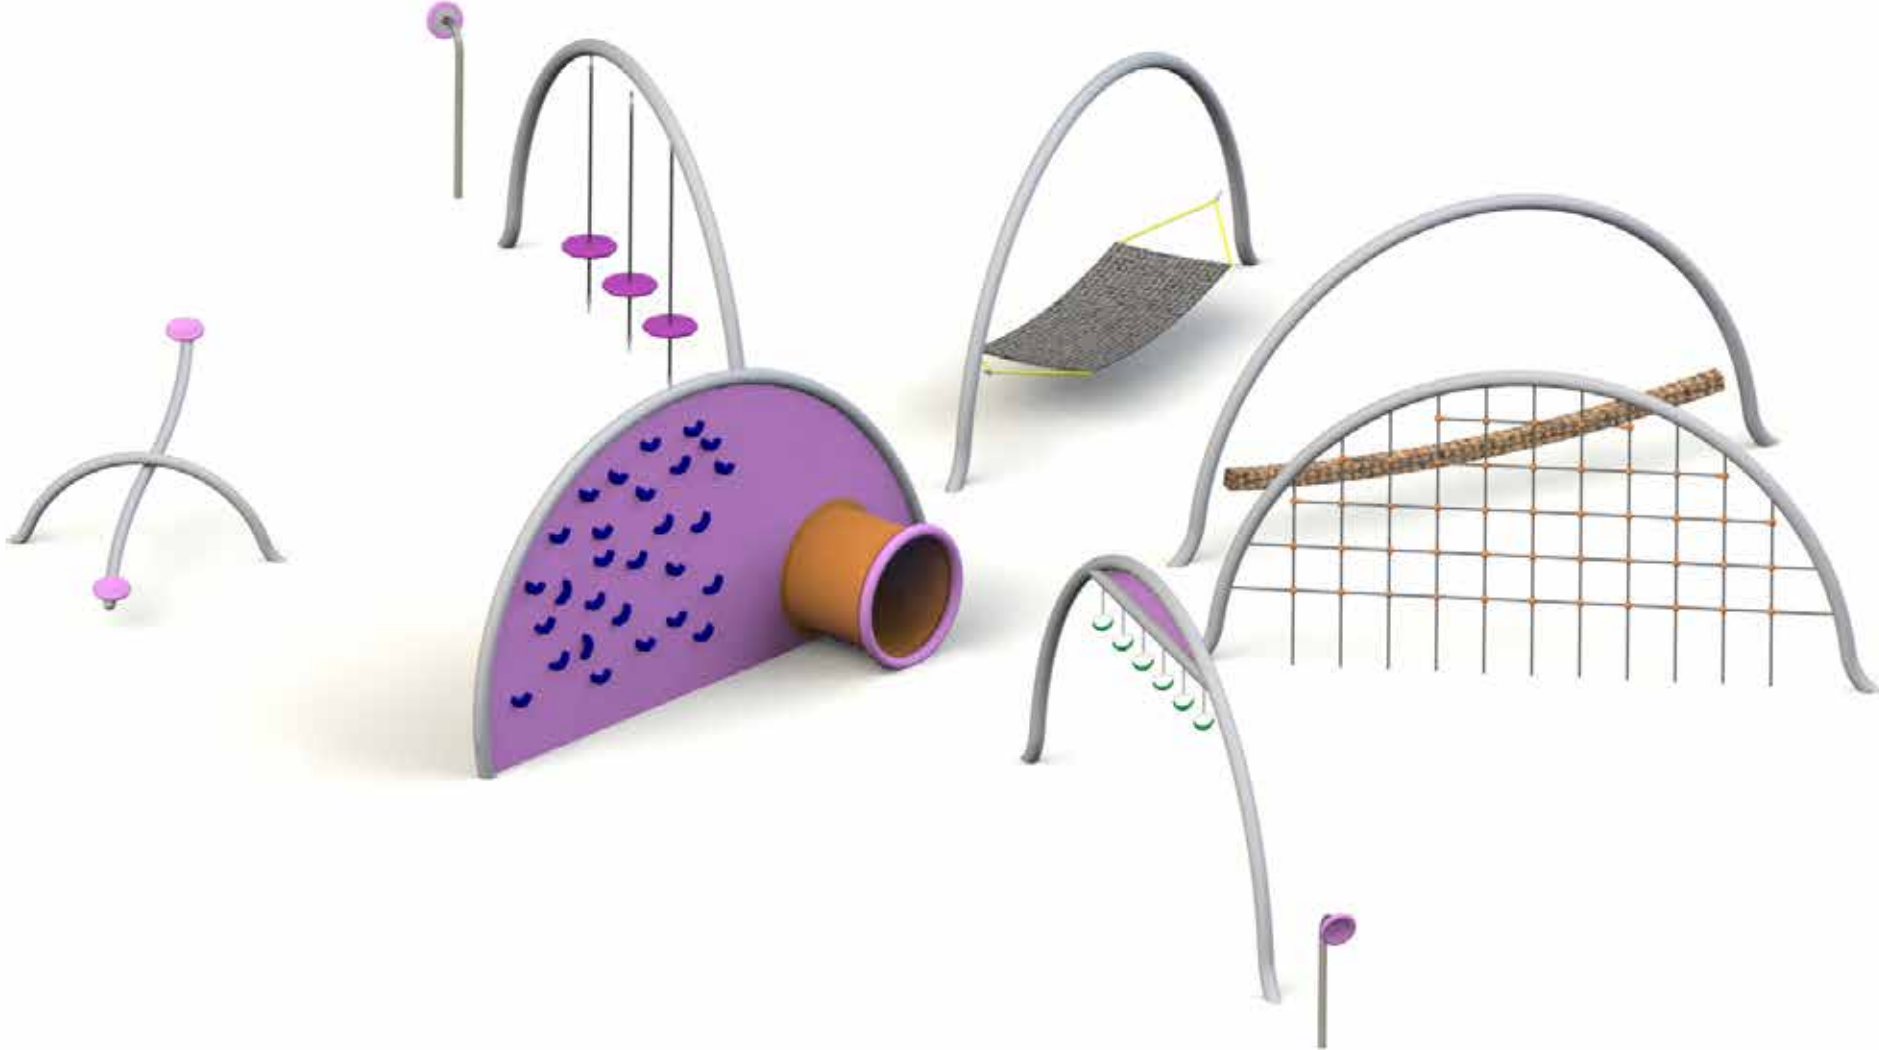

 65 m²

HOLZHOFF®

playground & urban equipment

FANTASY

polipo
xfy70

1250x1050, h 210 cm

200 cm

> 6