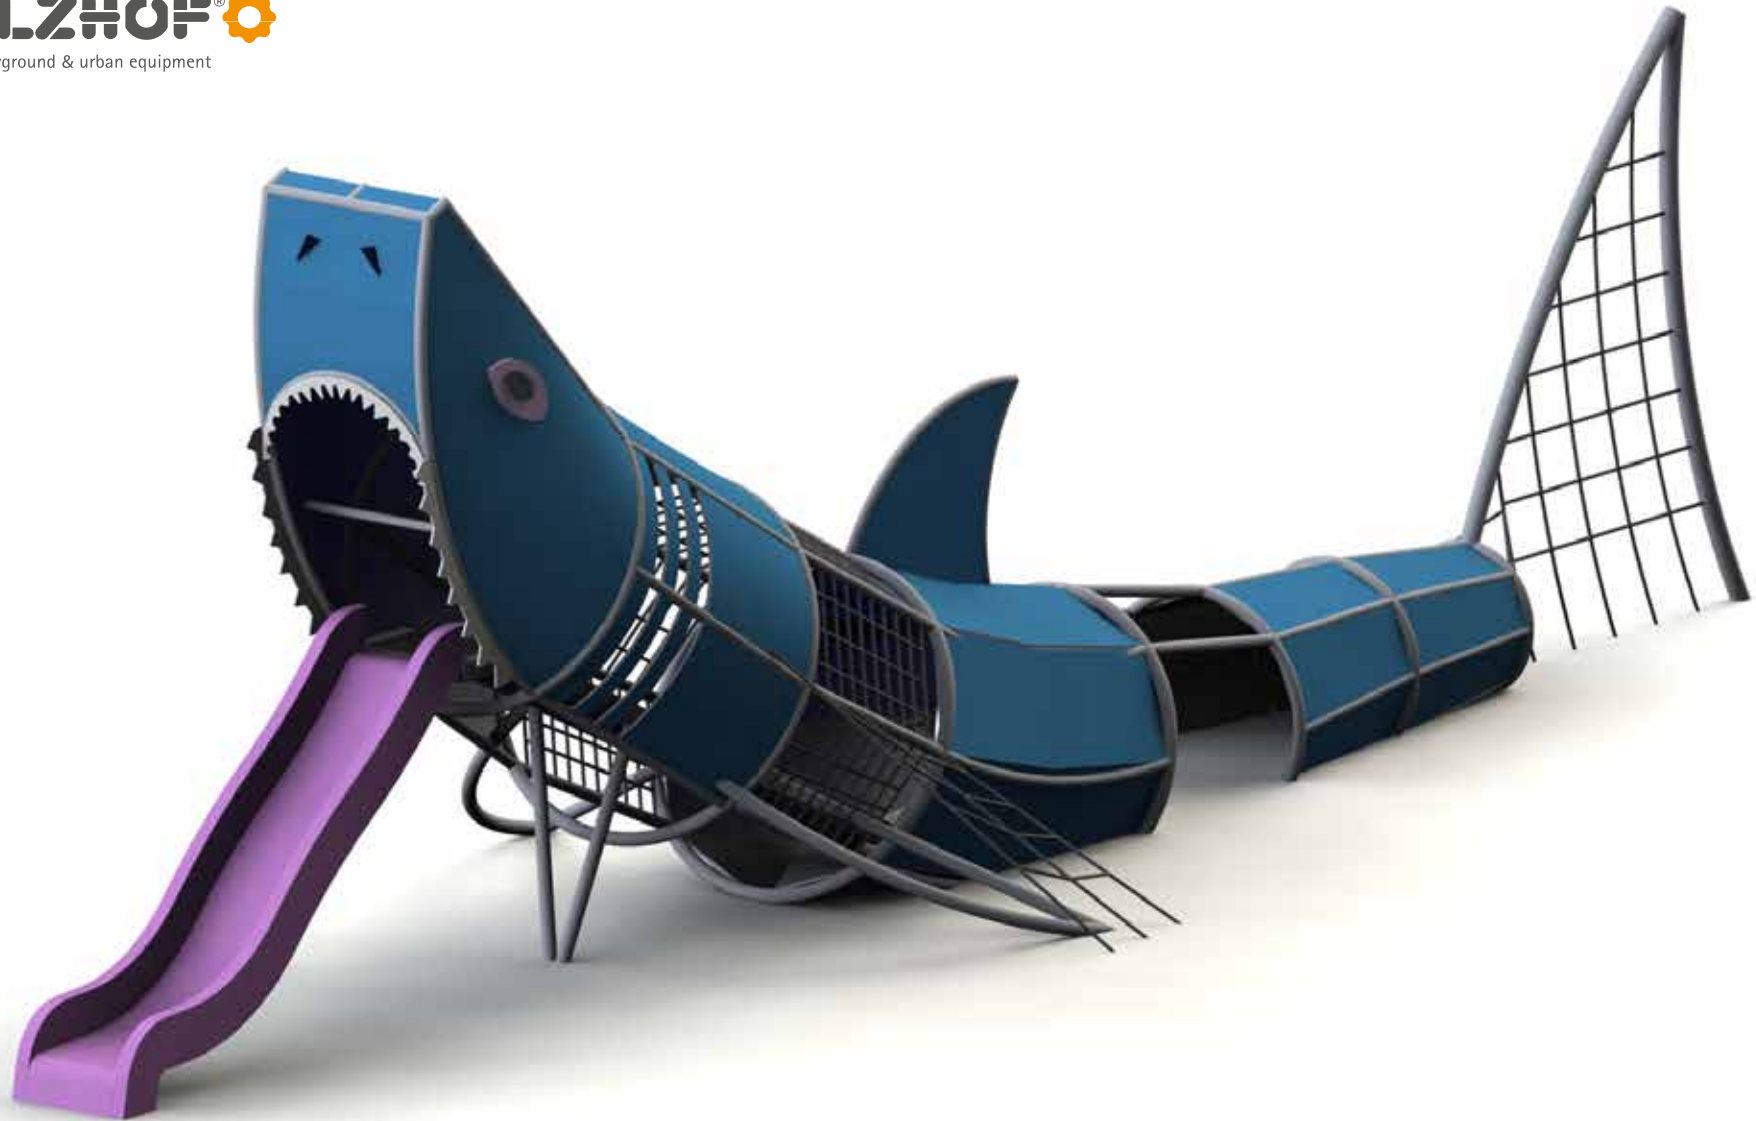

FANTASY

HOLZHOF® 
playground & urban equipment

FANTASY

squalo
xfy30

 1130x350, h 250 cm

 250 cm

 > 3

 1580x650 cm