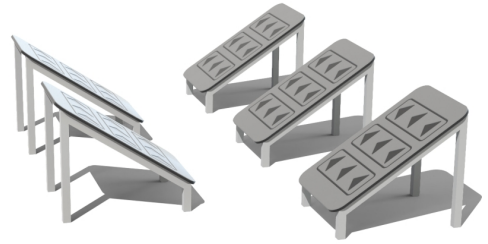

Product code: TSV208 MF

## Technical information

Safety area width	6 m
Safety area length	5.1 m
Width of structure	2.1 m
Length of structure	3 m
Height of structure	0.6 m
Max. fall height	0.6 m
Recommended age of children	6+

## Product consists of

Panels/Plates	5 pcs HDPE plastic
---------------	-----------------------

## Installation info

Installers	2
Installation time	5 h

The product is concreted into the ground.

Ninja track slanted steps are training elements that encourage dynamic movement and are designed to develop jumping power, balance, coordination and agility. The durable galvanized metal construction and anti-slip surface ensure safe use during both training sessions and active play. The set of jumping course consists of 5 jumping steps, made of HDPE plastic with a non-slip rubber coating.