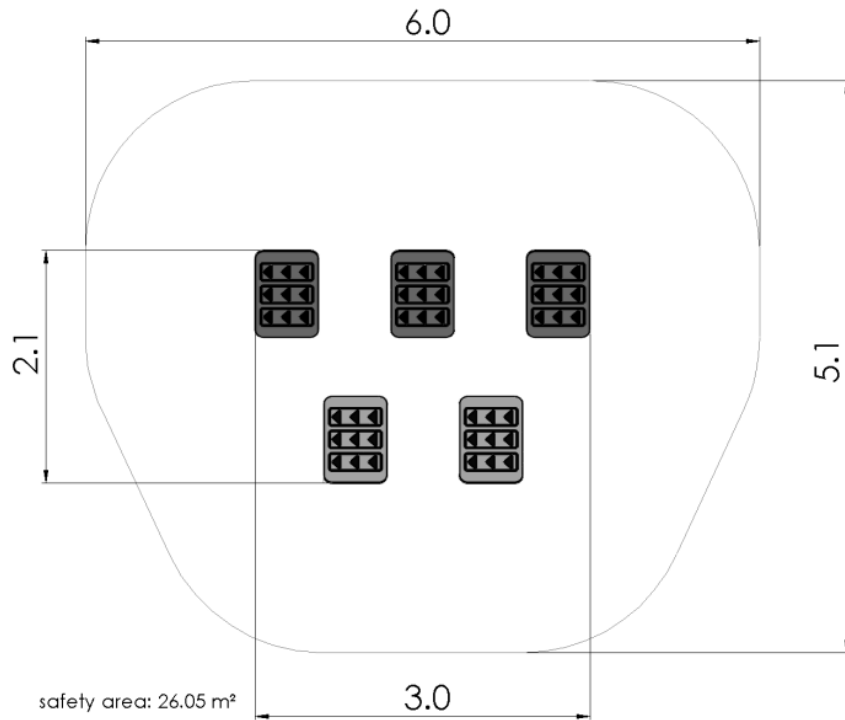

# Ninja track steps

## Technical information

Safety area width	6 m
Safety area length	5.1 m
Width of structure	2.1 m
Length of structure	3 m
Height of structure	0.6 m
Max. fall height	0.6 m
Recommended age of children	6+

## Product consists of

Panels/Plates	5 pcs HDPE plastic
---------------	-----------------------