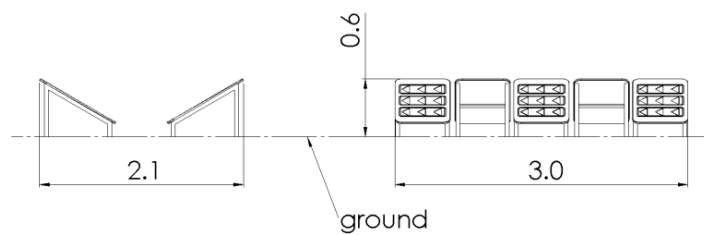

## Technical information

Safety area width	6 m
Safety area length	5.1 m
Width of structure	2.1 m
Length of structure	3 m
Height of structure	0.6 m
Max. fall height	0.6 m
Recommended age of children	6+