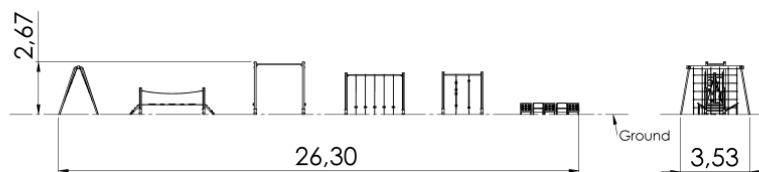

# NINJA track 3

4 y

3.53 m

26.3 m

2.67 m

Safety area: 141.89m<sup>2</sup>

Tiptap

info@tiptap.ee

## Technical information

Safety area width	7.17 m
Safety area length	29.31 m
Width of structure	3.53 m
Length of structure	26.3 m
Height of structure	2.67 m
Recommended age of children	4+