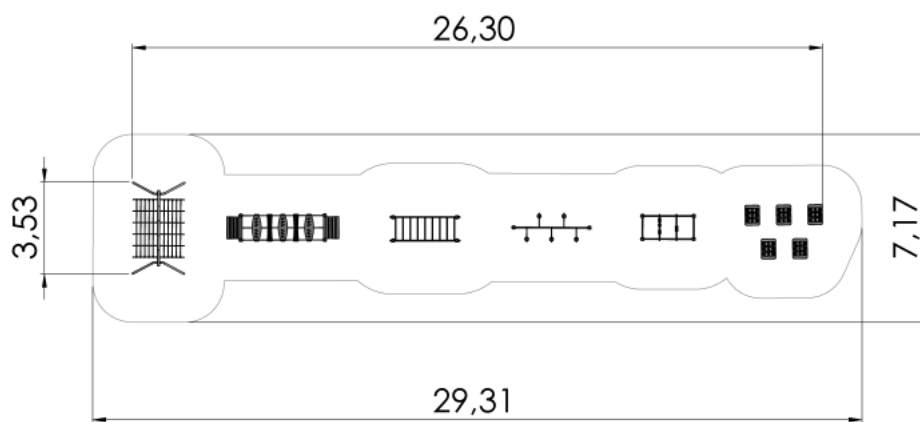

# NINJA track 3

4 y

3.53 m

26.3 m

2.67 m

Safety area: 141.89m<sup>2</sup>

Tiptap

info@tiptap.ee

## Technical information

Safety area width	7.17 m
Safety area length	29.31 m
Width of structure	3.53 m
Length of structure	26.3 m
Height of structure	2.67 m
Recommended age of children	4+