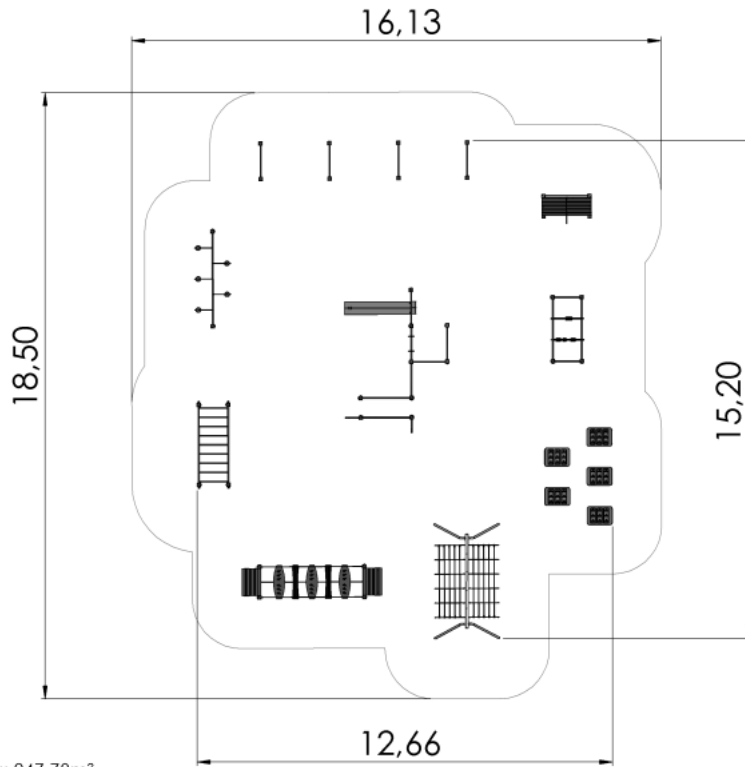

Product code: TSVNT01 FORP PE

NINJA track 1

6 y

12.66 m

15.2 m

2.67 m

Technical information

Safety area width	16.13 m
Safety area length	18.5 m
Width of structure	12.66 m
Length of structure	15.2 m
Height of structure	2.67 m
Recommended age of children	6+

Ninja series sample course 1 consists of the following training elements:

- inclined steps, TSV208 MF;
- A-shape climbing net, TSV211 MF;
- balance bridge, TSV213 FORP PE or MF;
- rubber climbing walls, TSV214 FORP PE or MF;
- balance track Steps On Rope, TSV212 FORP PE or MF;
- hanging track, TSV005 FORP PE or MF;
- inclined climbing wall, TSV202 FORP PE or MF;
- jumping track (4 obstacles, varying heights), TSV007 FORP MF;
- compact exercise complex consists of parallel bars, climbing ladder, abdominal training equipment, hang bar and hanging rings, TSV014 FORP PE or MF.