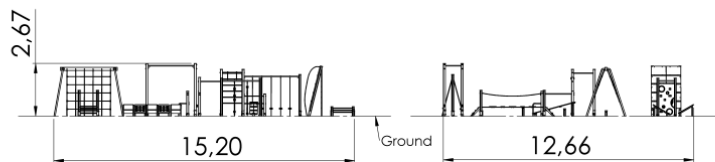

Product code: TSVNT01 FORP PE

NINJA track 1

6 y

12.66 m

15.2 m

2.67 m

Technical information

Safety area width	16.13 m
Safety area length	18.5 m
Width of structure	12.66 m
Length of structure	15.2 m
Height of structure	2.67 m
Recommended age of children	6+