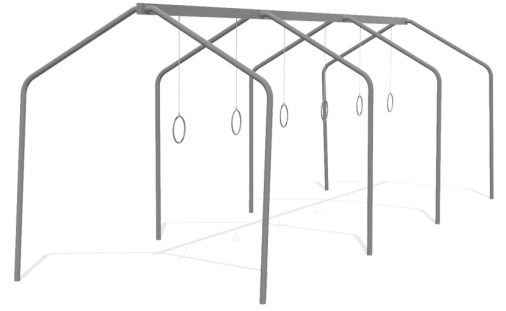

Product code: TSV215 MF

Monkey Bars Track, high

12 y

2 m

4.1 m

12.8 m

4.1 m

Tiptap

info@tiptap.ee

www.tiptap.ee

Technical information

Safety area width	18.8 m
Safety area length	8 m
Width of structure	4.1 m
Length of structure	12.8 m
Height of structure	4.1 m
Max. fall height	2 m
Recommended age of children	12+

Product consists of

Beam	1 pcs
s	

Installation info

Installers	2
Installation time	8 h

The product's hot-dip galvanized round steel posts are concreted into the ground.

The product needs a safety surface

This high climbing track is designed to provide the ultimate challenge for the user's upper body strength, grip, and coordination. The obstacle consists of 6 sequential hanging rings attached to a sturdy metal frame, requiring the user to move with rhythm and agility to transition from one ring to the next without touching the ground. Its long and open design allows the obstacle to be cleared at various paces, making it an ideal element for both intense training and fun competitions on an adventure course. Thanks to its height and dynamics, this module offers an authentic "ninja" experience while developing endurance and self-confidence.

Materials:

- The rings are made of HDPE plastic, attached with a stainless steel chain;
- The structure is made of hot-dip galvanised metal.