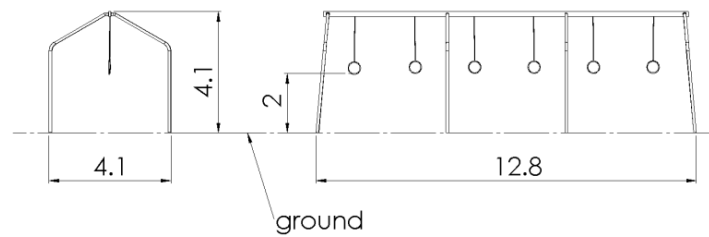

Product code: TSV215 MF

Monkey Bars Track, high

12 y

2 m

4.1 m

12.8 m

4.1 m

Tiptap

info@tiptap.ee

www.tiptap.ee

Technical information

Safety area width	18.8 m
Safety area length	8 m
Width of structure	4.1 m
Length of structure	12.8 m
Height of structure	4.1 m
Max. fall height	2 m
Recommended age of children	12+