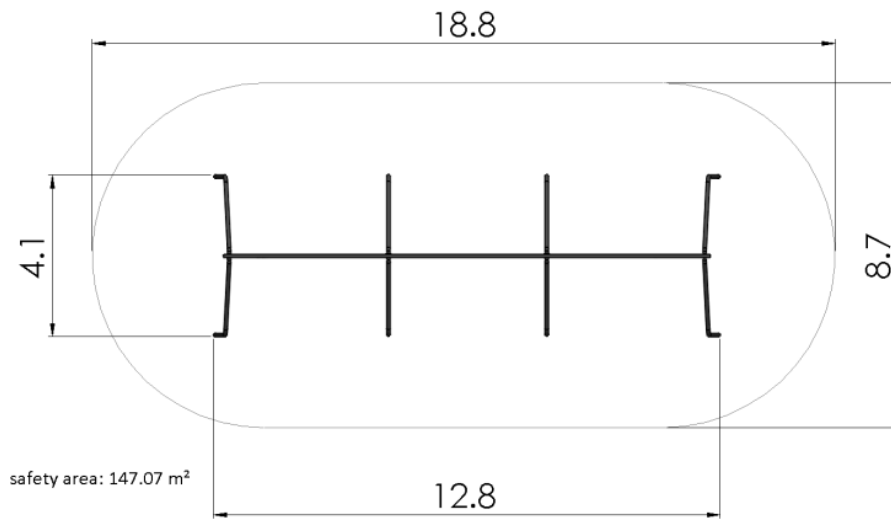

Product code: TSV215 MF

Monkey Bars Track, high

12 y

2 m

4.1 m

12.8 m

4.1 m

Tiptap

info@tiptap.ee

www.tiptap.ee

Technical information

Safety area width	18.8 m
Safety area length	8 m
Width of structure	4.1 m
Length of structure	12.8 m
Height of structure	4.1 m
Max. fall height	2 m
Recommended age of children	12+

Product consists of

Beam	1 pcs
s	

Installation info

Installers	2
Installation time	8 h

The product's hot-dip galvanized round steel posts are concreted into the ground.

The product needs a safety surface

This high climbing track is designed to provide the ultimate challenge for the user's upper body strength, grip, and coordination. The obstacle consists of 6 sequential hanging rings attached to a sturdy metal frame, requiring the user to move with rhythm and agility to transition from one ring to the next without touching the ground. Its long and open design allows the obstacle to be cleared at various paces, making it an ideal element for both intense training and fun competitions on an adventure course. Thanks to its height and dynamics, this module offers an authentic "ninja" experience while developing endurance and self-confidence.