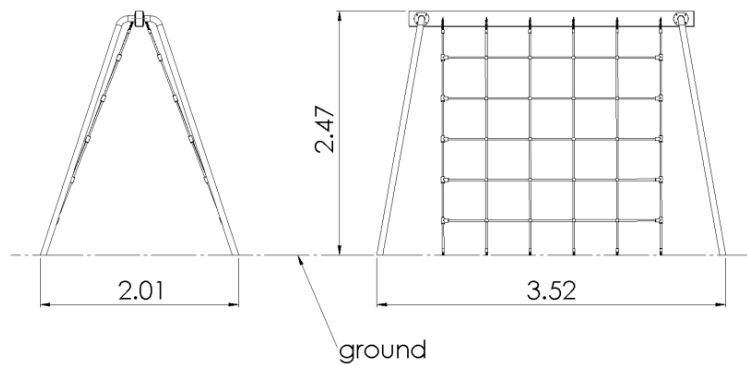

# Climbing net

4 y

2.47 m

36.96 m<sup>2</sup>

2.01 m

2.47 m

Tiptap

info@tiptap.ee

## Technical information

Safety area width	7.17 m
Safety area length	5.01 m
Width of structure	3.52 m
Length of structure	2.01 m
Height of structure	2.47 m
Max. fall height	2.47 m
Recommended age of children	4+