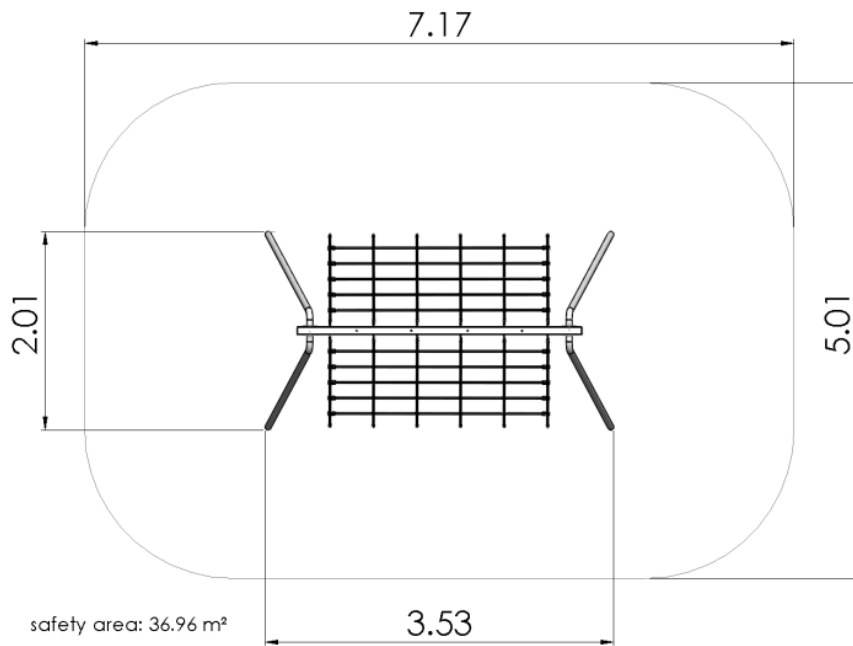

# Climbing net

4 y

2.47 m

36.96 m<sup>2</sup>

2.01 m

2.47 m

Tiptap

info@tiptap.ee

## Technical information

Safety area width	7.17 m
Safety area length	5.01 m
Width of structure	3.52 m
Length of structure	2.01 m
Height of structure	2.47 m
Max. fall height	2.47 m
Recommended age of children	4+