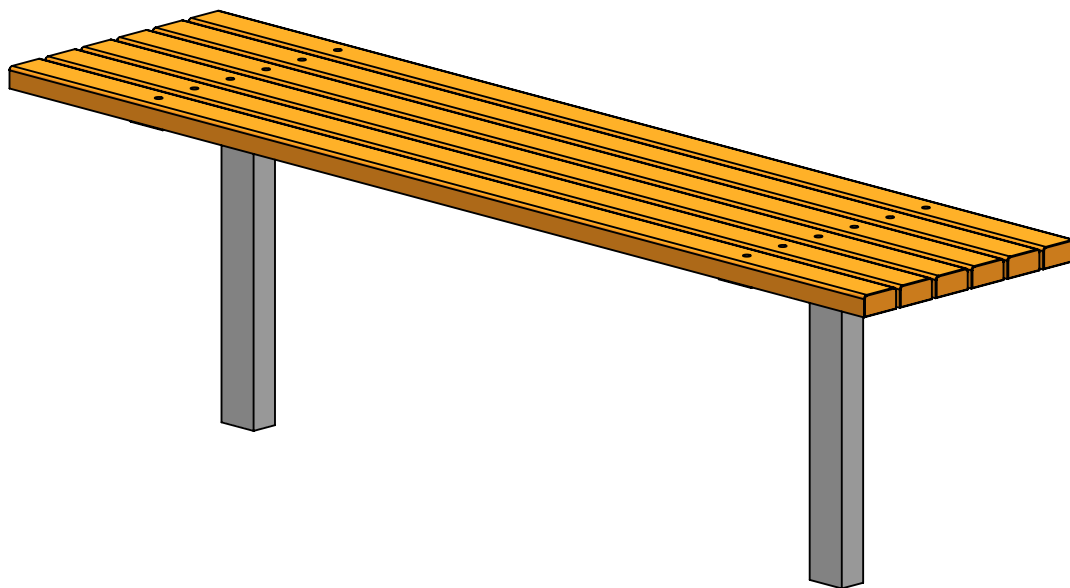

1

2

3

4

A

B

C

D

E

F

UNLESS OTHERWISE SPECIFIED:
DIMENSIONS ARE IN MILLIMETERS
WEIGHT ARE IN KILOGRAMM

PART NUMBER / DWG NO.:

IPPN01

	NAME	SIGNATURE	DATE	REVISION
DRAWN	M.Rebase		09.08.2016	
APPV'D				

DESCRIPTION:

Park bench IIIU

DESCRIPTION: **Park bench IIIU**

Tiptaptap OÜ
Veetorni 9,
Jüri alevik, Rae vald,
75301 Harjumaa

MATERIAL: wood, metal, plastic	A4
WEIGHT: 15 kg	SCALE: 1:20
SHEET 2 OF 2	