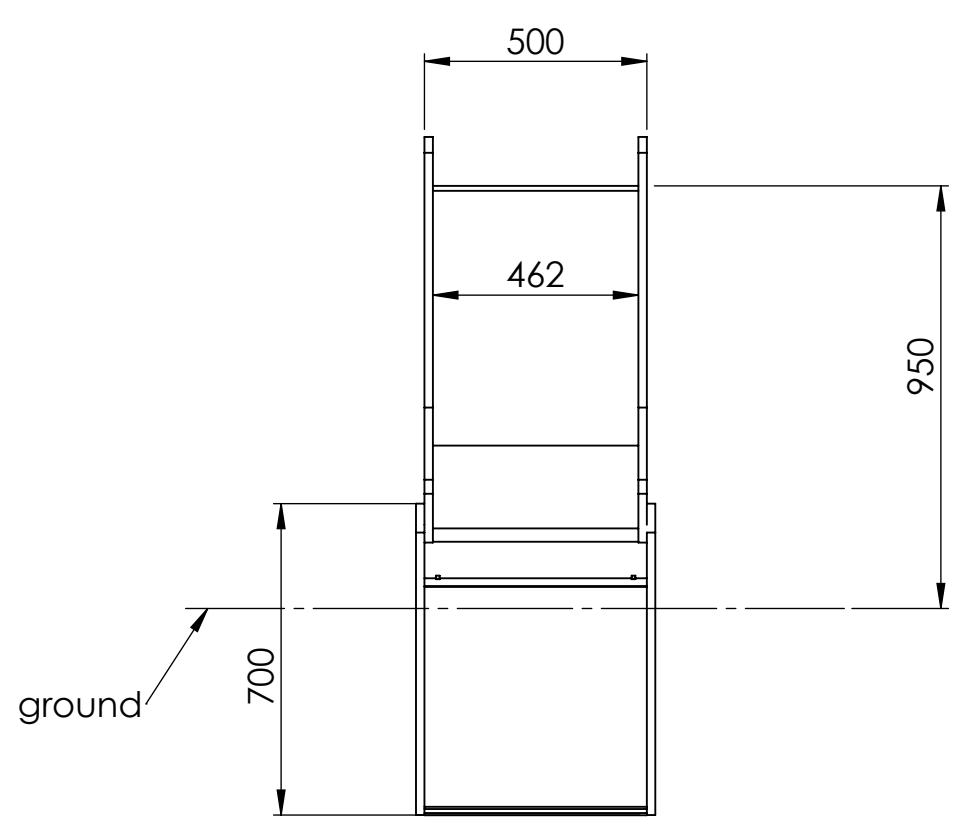

wood, metal, plastic

A4

WEIGHT:

SCALE: 1:15

SHEET 1 OF 4

UNLESS OTHERWISE SPECIFIED: DIMENSIONS ARE IN MILLIMETERS WEIGHT ARE IN KILOGRAMM					PART NUMBER / DWG NO.: LIU 0.95 RV		
	NAME	SIGNATURE	DATE	REVISION	DESCRIPTION: Slide h.0,950 with stainless base		
DRAWN	R.Fedotov		05.10.2017				
APPV'D							
F	 Tiptiptap OÜ Veetorni 9, Jüri alevik, Rae vald, 75301 Harjumaa				MATERIAL:	wood, metal, plastic	A4
					WEIGHT:		SHEET 2 OF 4
						SCALE: 1:17	

A

B

C

D

E

F

ITEM NO.	PART NUMBER	DESCRIPTION	QTY.
1	slide base h_950	stainless steel	1
2	slide side board h_950	HDPE plastic	2
3	slide bottom board	HDPE plastic	2
4	slide ground fixing	HDPE plastic	1

UNLESS OTHERWISE SPECIFIED:
DIMENSIONS ARE IN MILLIMETERS
WEIGHT ARE IN KILOGRAMM

MATERIAL:

wood, metal, plastic

A4

WEIGHT:

SCALE: 1:15

SHEET 3 OF 4

A

B

MATERIAL:

wood, metal, plastic

A4

WEIGHT:

SCALE: 1:12

SHEET 4 OF 4