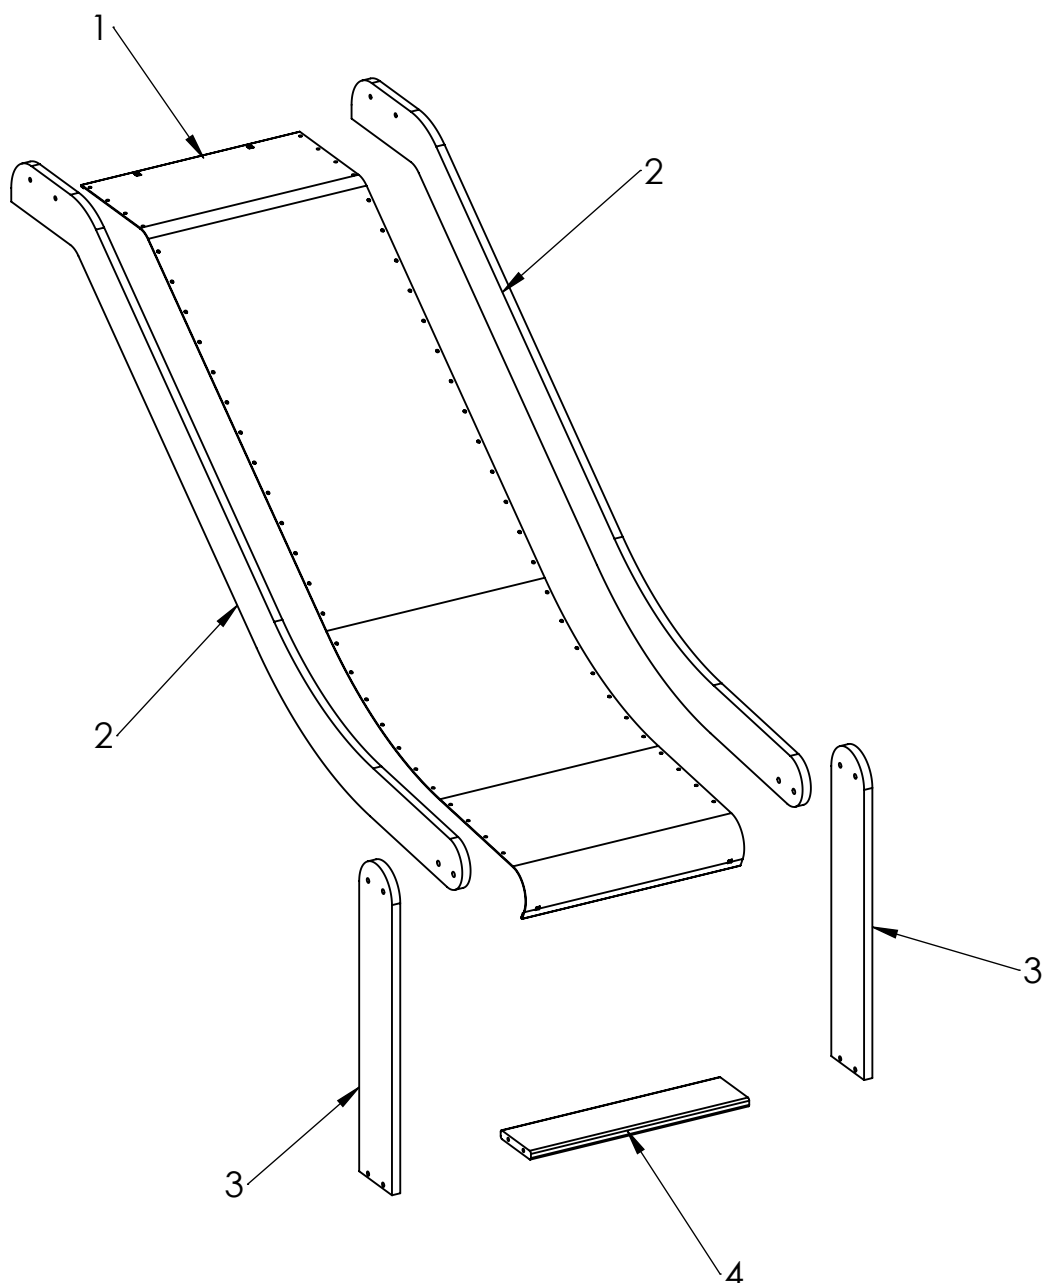

wood, metal, plastic

A4

WEIGHT:

SCALE: 1:15

SHEET 1 OF 4

UNLESS OTHERWISE SPECIFIED: DIMENSIONS ARE IN MILLIMETERS WEIGHT ARE IN KILOGRAMM					PART NUMBER / DWG NO.: LIU 0.95 RV		
	NAME	SIGNATURE	DATE	REVISION	DESCRIPTION: Slide h.0,950 with stainless base		
DRAWN	R.Fedotov		05.10.2017				
APPV'D							
F	 Tiptiptap OÜ Veetorni 9, Jüri alevik, Rae vald, 75301 Harjumaa				MATERIAL:	wood, metal, plastic	A4
					WEIGHT:		SHEET 2 OF 4
						SCALE: 1:17	

A

B

C

D

E

F

ITEM NO.	PART NUMBER	DESCRIPTION	QTY.
1	slide base h_950	stainless steel	1
2	slide side board h_950	HDPE plastic	2
3	slide bottom board	HDPE plastic	2
4	slide ground fixing	HDPE plastic	1

UNLESS OTHERWISE SPECIFIED:
DIMENSIONS ARE IN MILLIMETERS
WEIGHT ARE IN KILOGRAMM