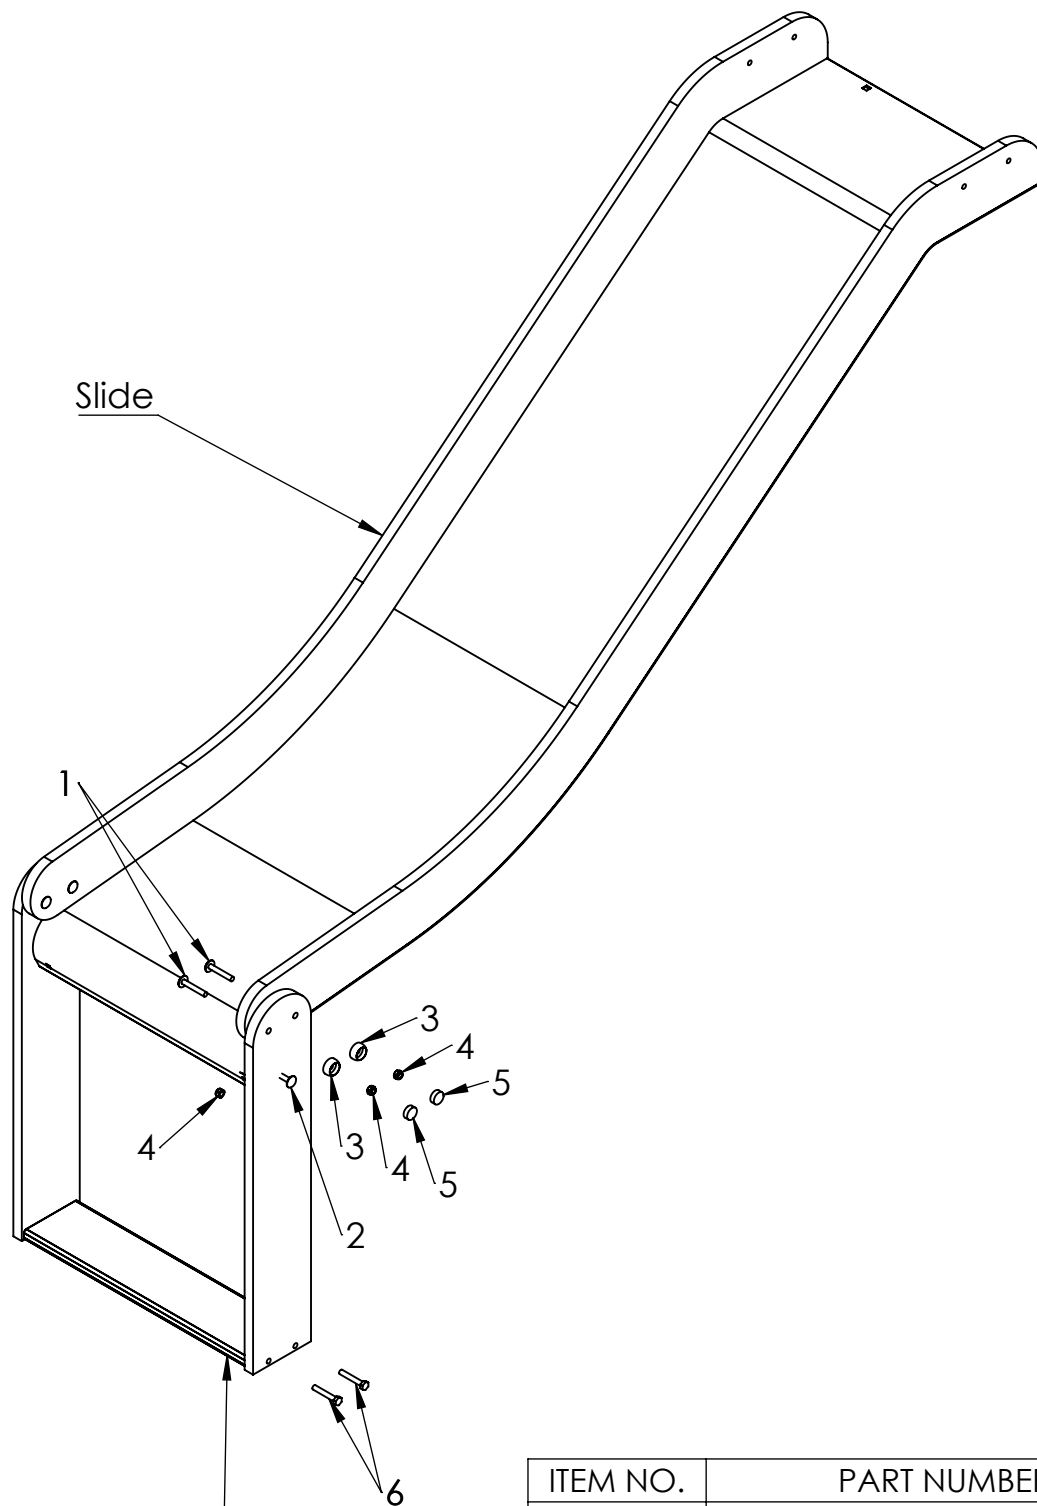

MATERIAL:

wood, metal, plastic

A4

WEIGHT:

SCALE: 1:15

SHEET 3 OF 4

A

B

C

D

E

F

Ground fixing (PE plastic)

ITEM NO.	PART NUMBER
1	bolt DIN603 M8x50
2	bolt DIN603 M8x30
3	nut cover M8
4	nut DIN985 M8
5	nut cover cap M8
6	bolt DIN933 M8x50

UNLESS OTHERWISE SPECIFIED:
DIMENSIONS ARE IN MILLIMETERS
WEIGHT ARE IN KILOGRAMM