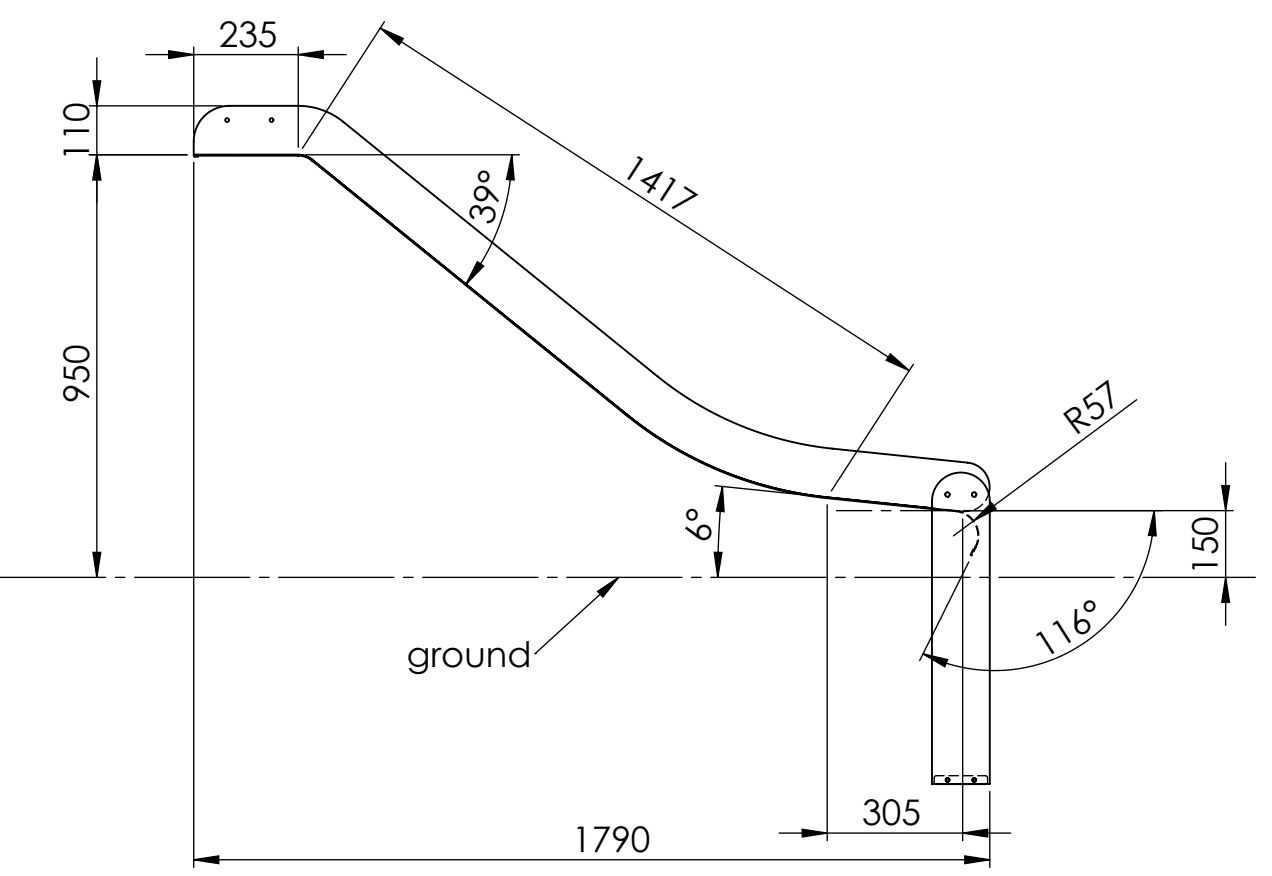

wood, metal, plastic

A4

WEIGHT:

SCALE: 1:15

SHEET 1 OF 4

UNLESS OTHERWISE SPECIFIED: DIMENSIONS ARE IN MILLIMETERS WEIGHT ARE IN KILOGRAMM					PART NUMBER / DWG NO.: LIU 0.95 RV		
	NAME	SIGNATURE	DATE	REVISION	DESCRIPTION: Slide h.0,950 with stainless base		
DRAWN	R.Fedotov		05.10.2017				
APPV'D							
F	 Tiptiptap OÜ Veetorni 9, Jüri alevik, Rae vald, 75301 Harjumaa				MATERIAL:	wood, metal, plastic	A4
					WEIGHT:		SHEET 2 OF 4
						SCALE: 1:17	

A

B

C

D

E

F

ITEM NO.	PART NUMBER	DESCRIPTION	QTY.
1	slide base h_950	stainless steel	1
2	slide side board h_950	HDPE plastic	2
3	slide bottom board	HDPE plastic	2
4	slide ground fixing	HDPE plastic	1

UNLESS OTHERWISE SPECIFIED:
DIMENSIONS ARE IN MILLIMETERS
WEIGHT ARE IN KILOGRAMM

MATERIAL:

wood, metal, plastic

A4

WEIGHT:

SCALE: 1:15

SHEET 3 OF 4

A

B

MATERIAL:

wood, metal, plastic

A4

WEIGHT:

SCALE: 1:12

SHEET 4 OF 4