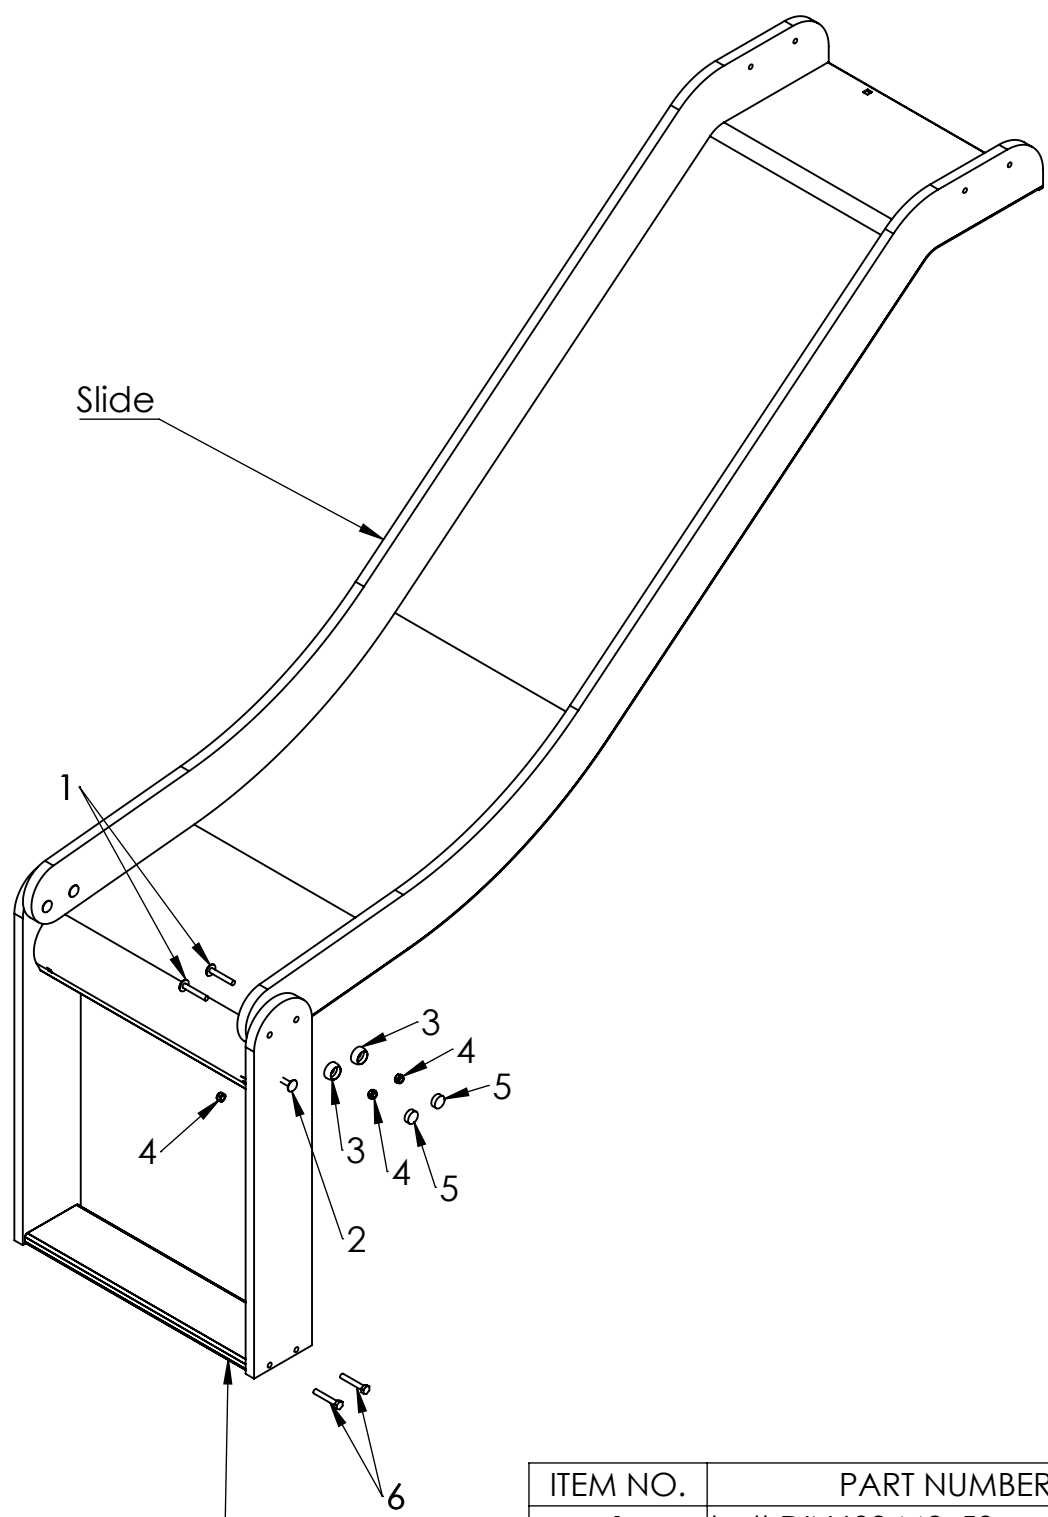

A

B

C

D

E

F

Slide

1

4

2

3

4

5

6

Ground fixing (PE plastic)

ITEM NO.	PART NUMBER
1	bolt DIN603 M8x50
2	bolt DIN603 M8x30
3	nut cover M8
4	nut DIN985 M8
5	nut cover cap M8
6	bolt DIN933 M8x50

UNLESS OTHERWISE SPECIFIED:
DIMENSIONS ARE IN MILLIMETERS
WEIGHT ARE IN KILOGRAMM

	NAME	SIGNATURE	DATE	REVISION
DRAWN	R.Fedotov		05.10.2017	
APPV'D				

PART NUMBER / DWG NO.:
LIU1.55RV

DESCRIPTION:
Slide h.1550 with stainless base

Tiptiptap OÜ

Tiptiptap OÜ
Veetorni 9,
Jüri alevik, Rae vald,
75301 Harjumaa

MATERIAL: wood, metal, plastic

A4

WEIGHT: SCALE: 1:12 SHEET 4 OF 4