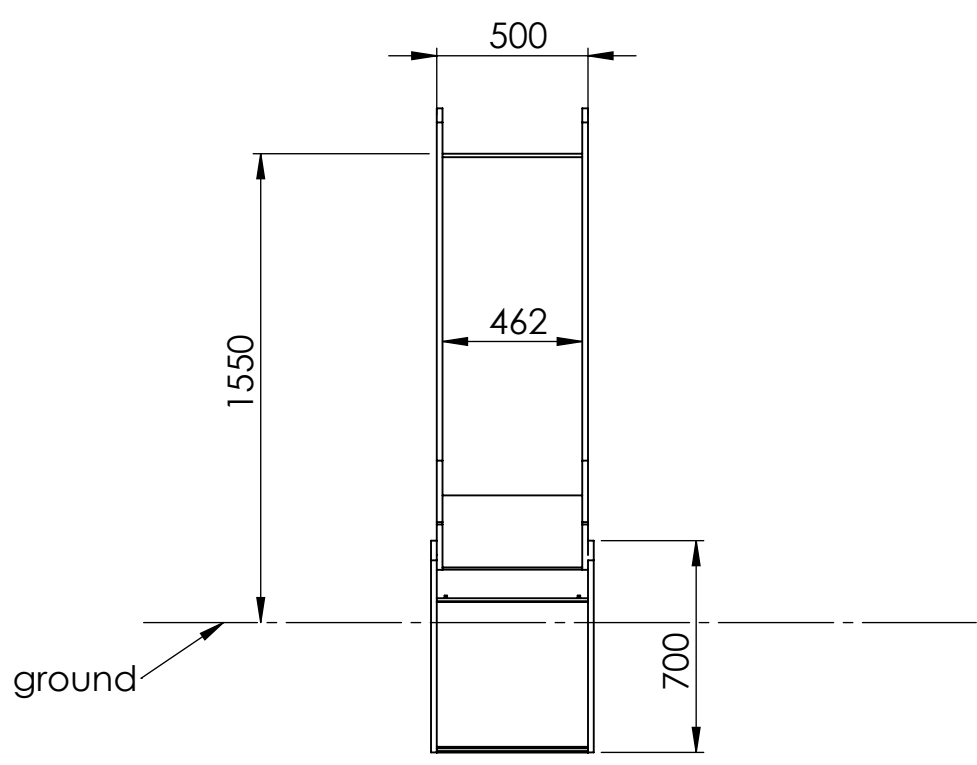

MATERIAL:

wood, metal, plastic

A4

WEIGHT:

SCALE: 1:25

SHEET 1 OF 4

A

B

C

D

E

F

UNLESS OTHERWISE SPECIFIED:  
 DIMENSIONS ARE IN MILLIMETERS  
 WEIGHT ARE IN KILOGRAMM

PART NUMBER / DWG NO.:  
**LIU1.55RV**

	NAME	SIGNATURE	DATE	REVISION
DRAWN	R.Fedotov		05.10.2017	
APPV'D				

DESCRIPTION:  
 Slide h.1550 with stainless base

ITEM NO.	PART NUMBER	DESCRIPTION	QTY.
1	slide base	stainless steel	1
2	slide side board	HDPE plastic	2
3	slide bottom board	HDPE plastic	2
4	slide ground fixing	HDPE plastic	1

UNLESS OTHERWISE SPECIFIED:  
DIMENSIONS ARE IN MILLIMETERS  
WEIGHT ARE IN KILOGRAMM

MATERIAL: wood, metal, plastic

A4

WEIGHT: SCALE: 1:12 SHEET 4 OF 4