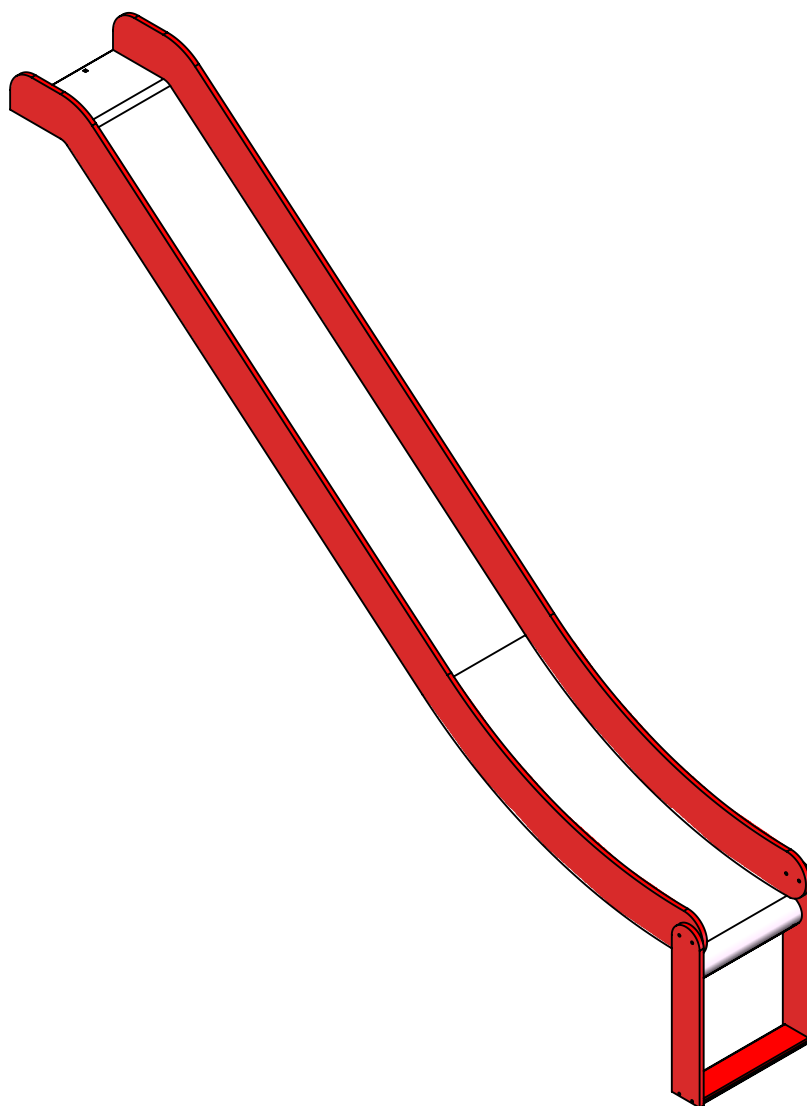

A

B

C

D

E

F

UNLESS OTHERWISE SPECIFIED:  
DIMENSIONS ARE IN MILLIMETERS  
WEIGHT ARE IN KILOGRAMM

PART NUMBER / DWG NO.:

MATERIAL:

wood, metal, plastic

A4

WEIGHT:

SCALE: 1:25

SHEET 1 OF 4

A

B

C

D

E

F

UNLESS OTHERWISE SPECIFIED:  
 DIMENSIONS ARE IN MILLIMETERS  
 WEIGHT ARE IN KILOGRAMM

PART NUMBER / DWG NO.:  
**LIU1.55RV**

	NAME	SIGNATURE	DATE	REVISION
DRAWN	R.Fedotov		05.10.2017	
APPV'D				

DESCRIPTION:  
 Slide h.1550 with stainless base

ITEM NO.	PART NUMBER	DESCRIPTION	QTY.
1	slide base	stainless steel	1
2	slide side board	HDPE plastic	2
3	slide bottom board	HDPE plastic	2
4	slide ground fixing	HDPE plastic	1

UNLESS OTHERWISE SPECIFIED:  
DIMENSIONS ARE IN MILLIMETERS  
WEIGHT ARE IN KILOGRAMM