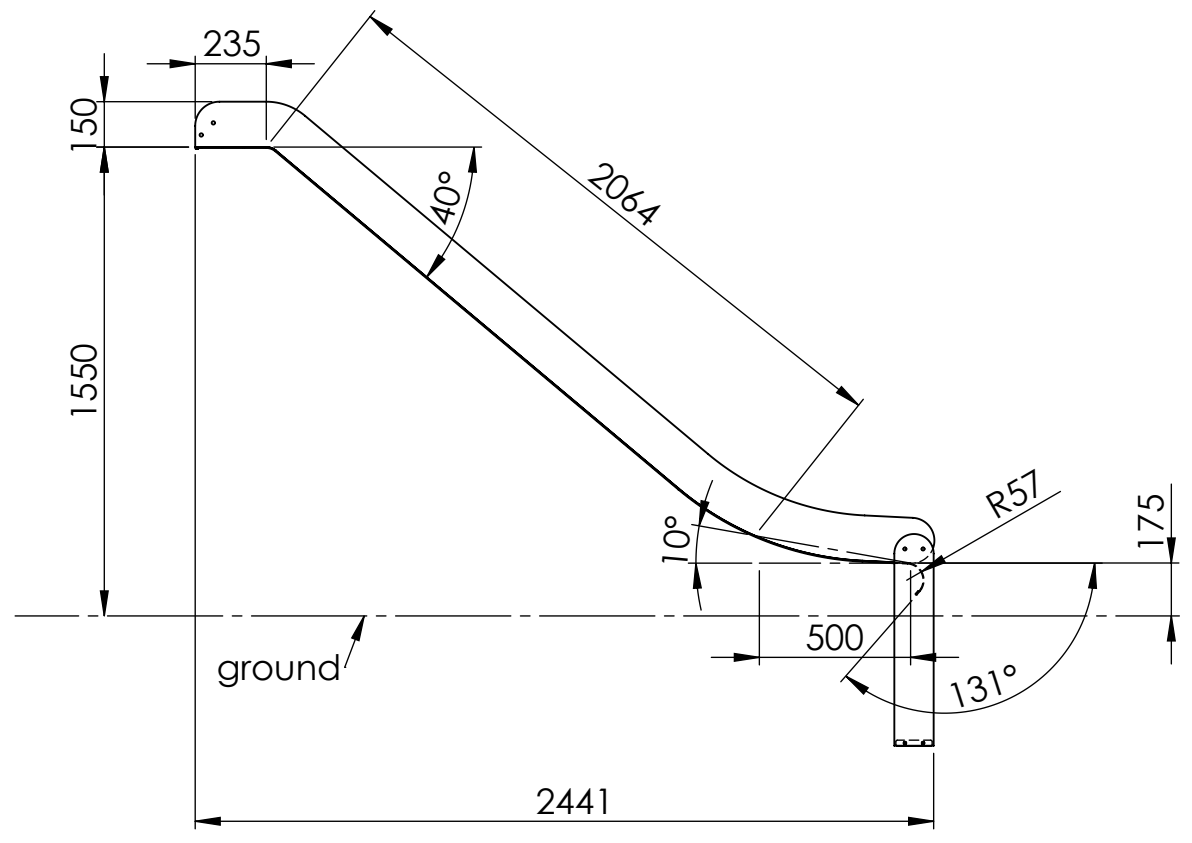

MATERIAL:

wood, metal, plastic

A4

WEIGHT:

SCALE: 1:25

SHEET 1 OF 4

A

B

C

D

E

F

UNLESS OTHERWISE SPECIFIED:  
 DIMENSIONS ARE IN MILLIMETERS  
 WEIGHT ARE IN KILOGRAMM

PART NUMBER / DWG NO.:  
**LIU1.55RV**

	NAME	SIGNATURE	DATE	REVISION
DRAWN	R.Fedotov		05.10.2017	
APPV'D				

DESCRIPTION:  
 Slide h.1550 with stainless base

ITEM NO.	PART NUMBER	DESCRIPTION	QTY.
1	slide base	stainless steel	1
2	slide side board	HDPE plastic	2
3	slide bottom board	HDPE plastic	2
4	slide ground fixing	HDPE plastic	1

UNLESS OTHERWISE SPECIFIED:  
DIMENSIONS ARE IN MILLIMETERS  
WEIGHT ARE IN KILOGRAMM

MATERIAL: wood, metal, plastic

A4

WEIGHT: SCALE: 1:12 SHEET 4 OF 4