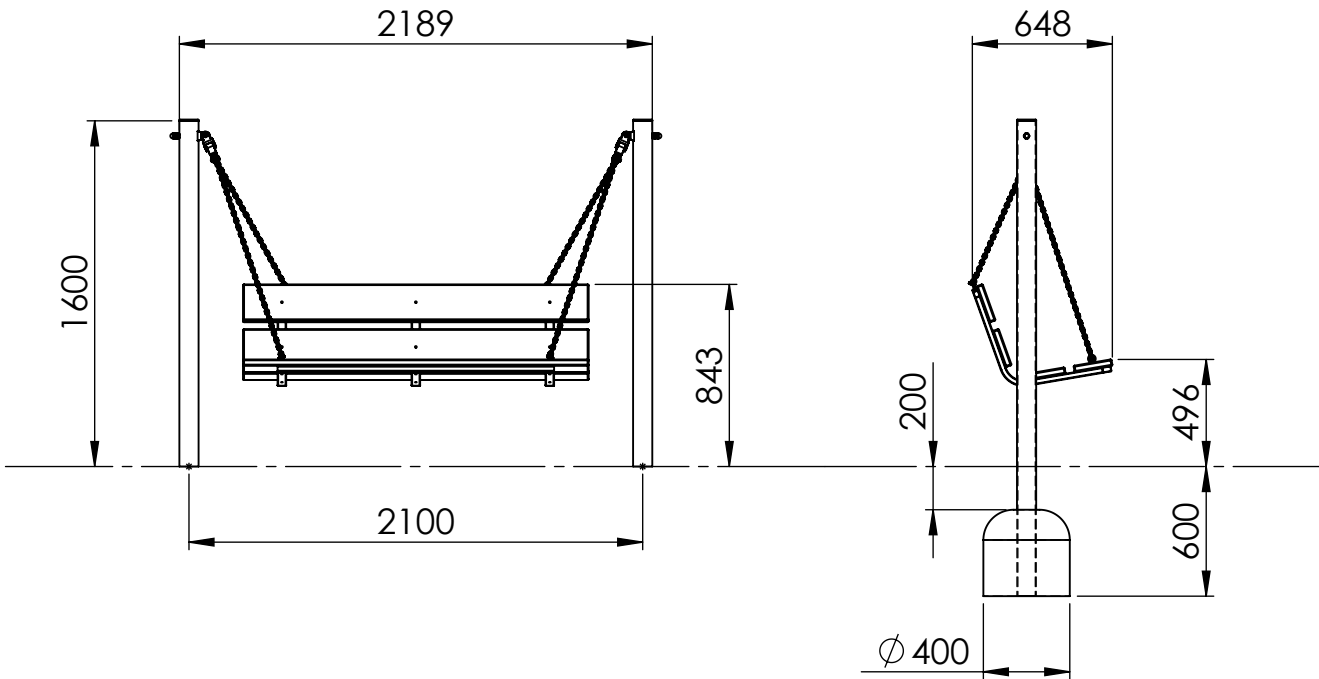

A

B

C

D

E

F

UNLESS OTHERWISE SPECIFIED:
DIMENSIONS ARE IN MILLIMETERS
WEIGHT ARE IN KILOGRAMM

PART NUMBER / DWG NO.:

A4

WEIGHT:

SCALE: 1:15

SHEET 1 OF 2

A

B

C

D

E

F

UNLESS OTHERWISE SPECIFIED:
 DIMENSIONS ARE IN MILLIMETERS
 WEIGHT ARE IN KILOGRAMM

PART NUMBER / DWG NO.:

IPPK03

	NAME	SIGNATURE	DATE	REVISION
DRAWN	M.Rebase		22.04.2016	
APPV'D				

DESCRIPTION:

Swing bench LUIGE