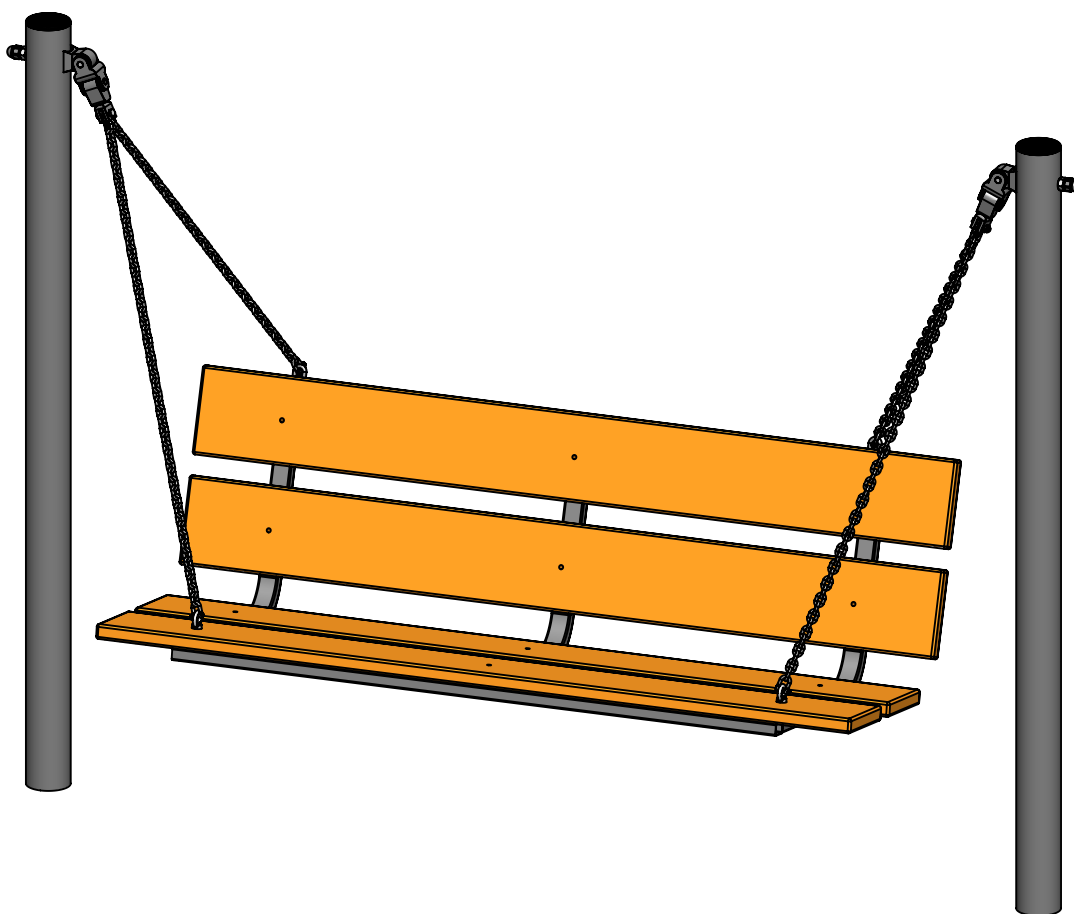

A

B

C

D

E

F

UNLESS OTHERWISE SPECIFIED:
DIMENSIONS ARE IN MILLIMETERS
WEIGHT ARE IN KILOGRAMM

PART NUMBER / DWG NO.:

IPPK03

	NAME	SIGNATURE	DATE	REVISION
DRAWN	M.Rebase		22.04.2016	
APPV'D				

DESCRIPTION:

Swing bench LUIGE

Tiptaptap OÜ

Tiptaptap OÜ
Veetorni 9,
Jüri alevik, Rae vald,
75301 Harjumaa

MATERIAL:

wood, metal, plastic

A4

WEIGHT:

SCALE: 1:15

SHEET 1 OF 2

A

B

C

D