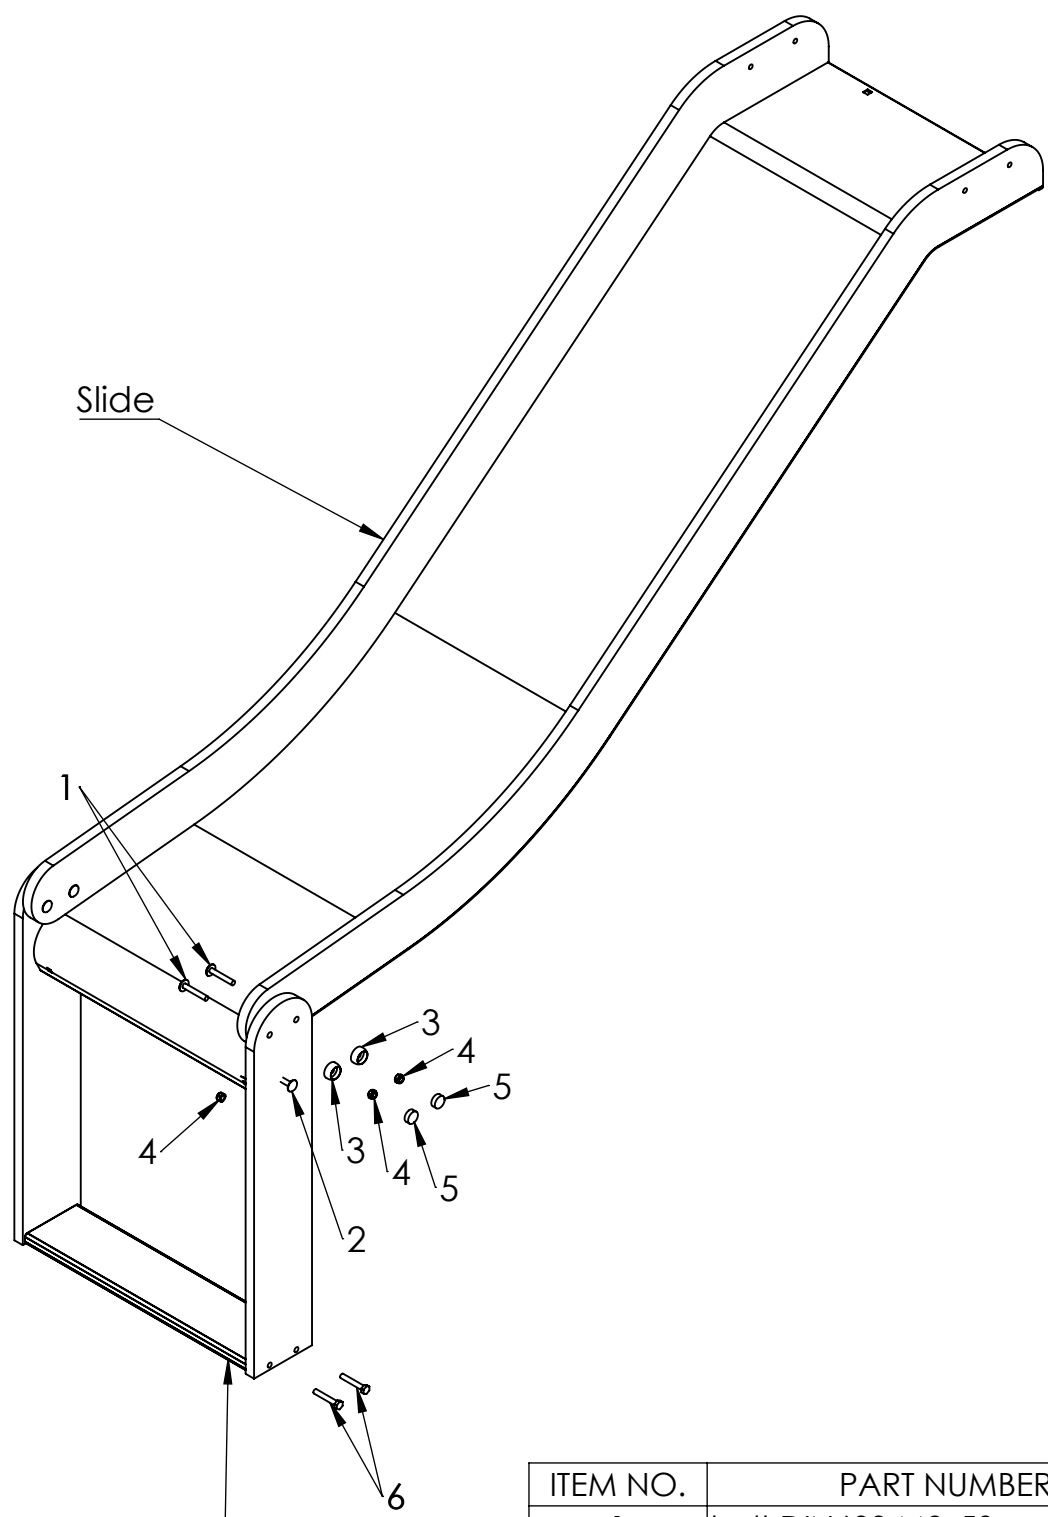

A

B

C

D

E

F

Slide

1

3

4

5

4

2

6

Ground fixing (PE plastic)

ITEM NO.	PART NUMBER
1	bolt DIN603 M8x50
2	bolt DIN603 M8x30
3	nut cover M8
4	nut DIN985 M8
5	nut cover cap M8
6	bolt DIN933 M8x50

UNLESS OTHERWISE SPECIFIED:
DIMENSIONS ARE IN MILLIMETERS
WEIGHT ARE IN KILOGRAMM

	NAME	SIGNATURE	DATE	REVISION
DRAWN	R.Fedotov		05.10.2017	
APPV'D				

PART NUMBER / DWG NO.:
LIU 1.2 RV

DESCRIPTION:
Slide h. 1200 with stainless base

Tiptap OÜ
Veetorni 9,
Jüri alevik, Rae vald,
75301 Harjumaa

MATERIAL:	wood, metal, plastic	A4
WEIGHT:		SCALE: 1:12
		SHEET 4 OF 4