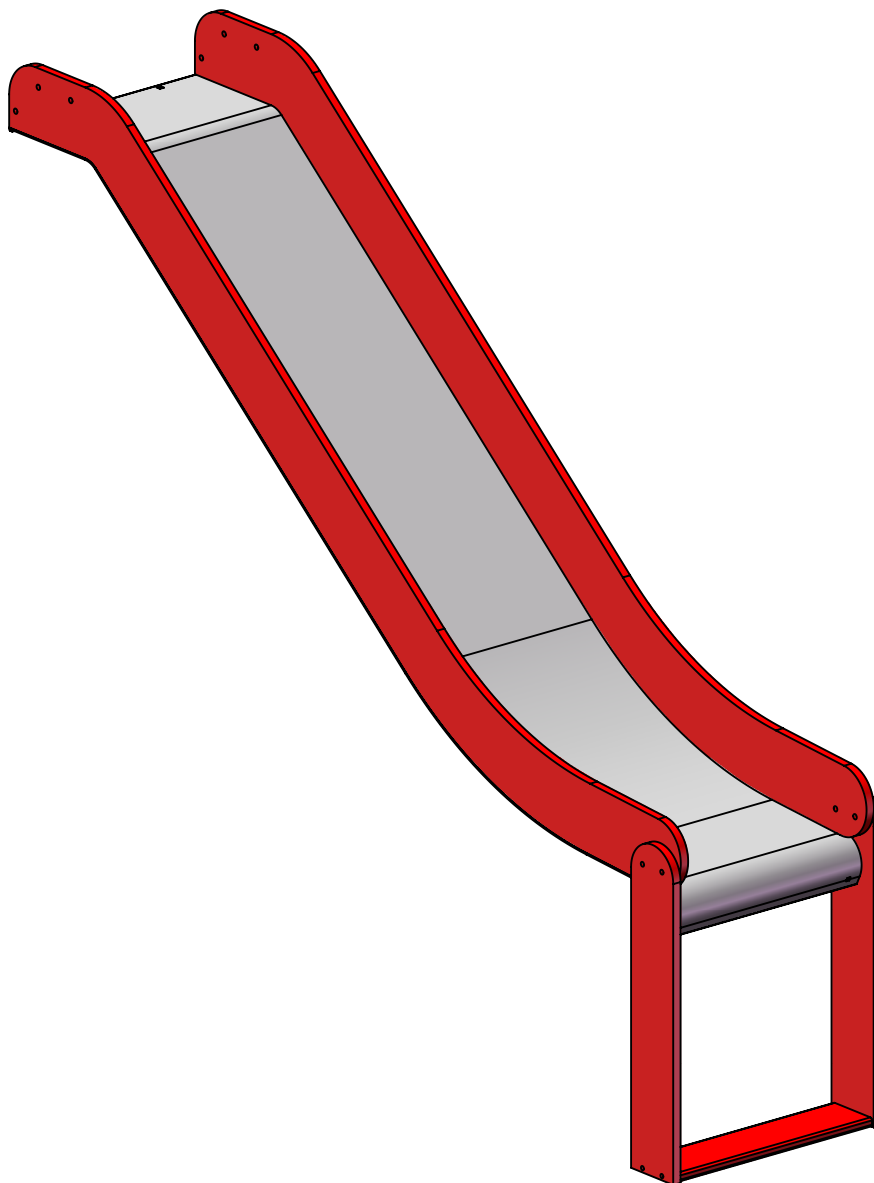

A

B

C

D

E

F

UNLESS OTHERWISE SPECIFIED:  
DIMENSIONS ARE IN MILLIMETERS  
WEIGHT ARE IN KILOGRAMM

PART NUMBER / DWG NO.:

MATERIAL:

wood, metal, plastic

A4

WEIGHT:

SCALE: 1:15

SHEET 1 OF 4

A

B

DESCRIPTION:

Slide h. 1200 with stainless base

**Tiptaptap** OÜ

Tiptaptap OÜ  
Veetorni 9,  
Jüri alevik, Rae vald,  
75301 Harjumaa

MATERIAL:

wood, metal, plastic

A4

WEIGHT:

SCALE: 1:20

SHEET 2 OF 4

A

B

C

D

E

ITEM NO.	PART NUMBER	DESCRIPTION	QTY.
1	slide base h_950	stainless steel	1
2	slide side board h_950	HDPE plastic	2
3	slide bottom board	HDPE plastic	2
4	slide ground fixing	HDPE plastic	1