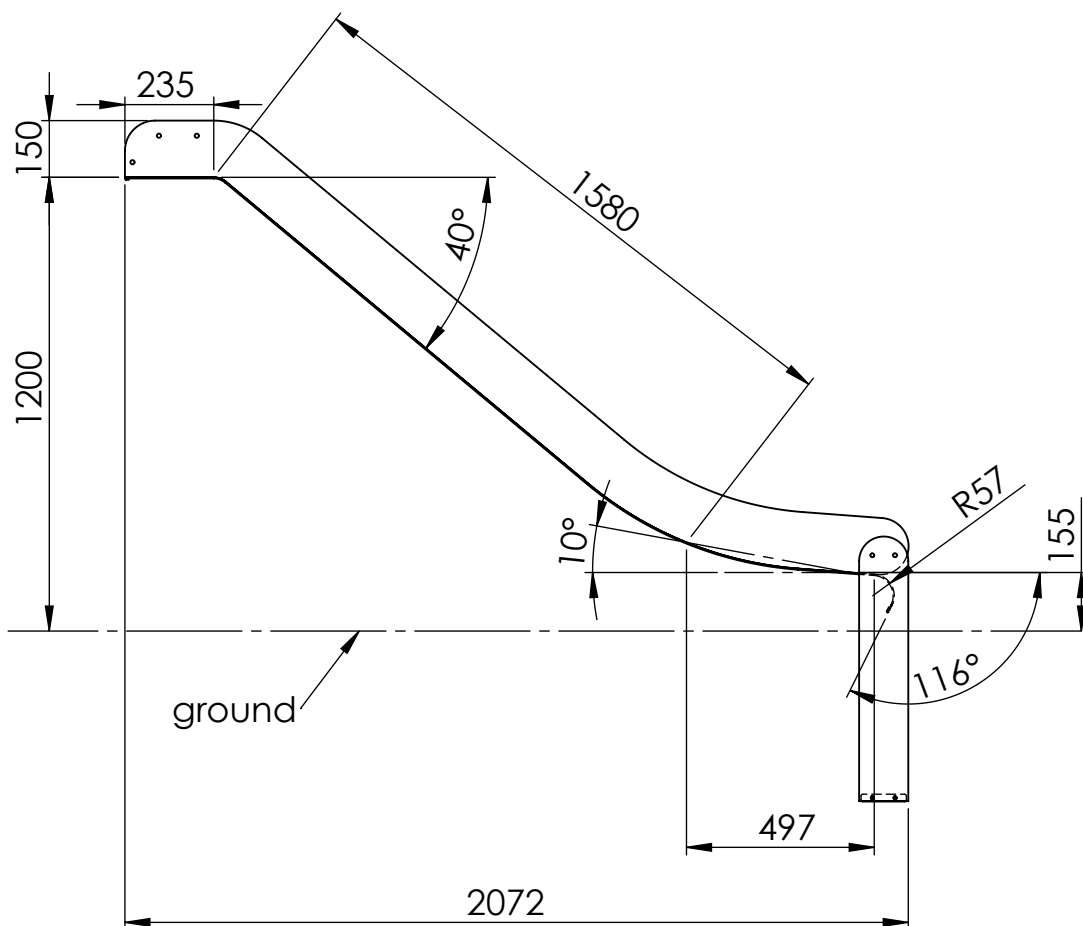

A

B

C

D

E

F

UNLESS OTHERWISE SPECIFIED:
DIMENSIONS ARE IN MILLIMETERS
WEIGHT ARE IN KILOGRAMM

PART NUMBER / DWG NO.:

LIU 1.2 RV

	NAME	SIGNATURE	DATE	REVISION
DRAWN	R.Fedotov		05.10.2017	
APPV'D				

DESCRIPTION:

Slide h. 1200 with stainless base

Tiptaptap OÜ

Tiptaptap OÜ
Veetorni 9,
Jüri alevik, Rae vald,
75301 Harjumaa

MATERIAL:

wood, metal, plastic

A4

WEIGHT:

SCALE: 1:20

SHEET 2 OF 4