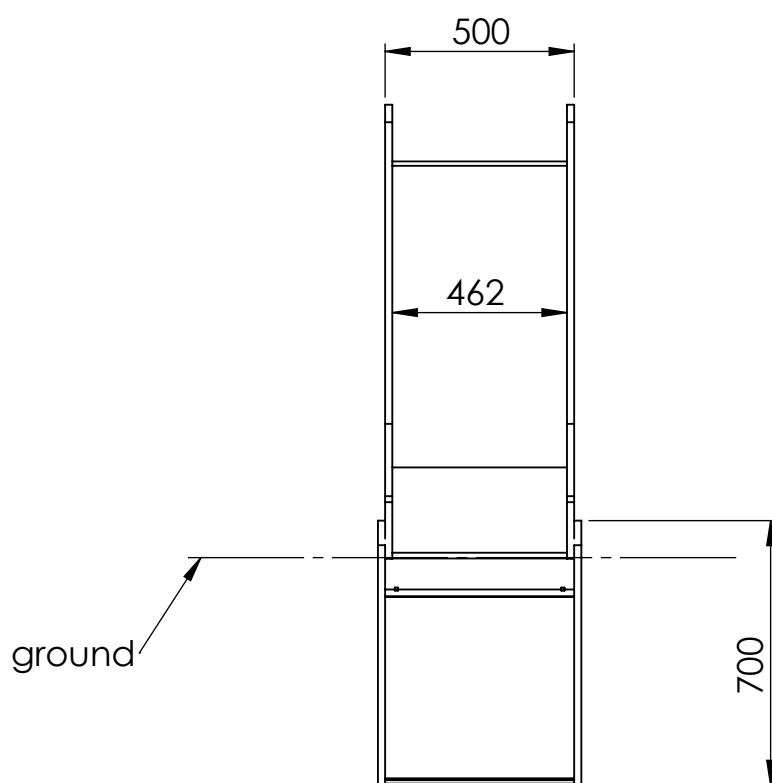

A

B

C

D

E

F

UNLESS OTHERWISE SPECIFIED:
DIMENSIONS ARE IN MILLIMETERS
WEIGHT ARE IN KILOGRAMM

PART NUMBER / DWG NO.:

LIU 1.2 RV

	NAME	SIGNATURE	DATE	REVISION
DRAWN	R.Fedotov		05.10.2017	
APPV'D				

DESCRIPTION:

Slide h. 1200 with stainless base

Tiptaptap OÜ

Tiptaptap OÜ
Veetorni 9,
Jüri alevik, Rae vald,
75301 Harjumaa

MATERIAL:

wood, metal, plastic

A4

WEIGHT:

SCALE: 1:20

SHEET 2 OF 4