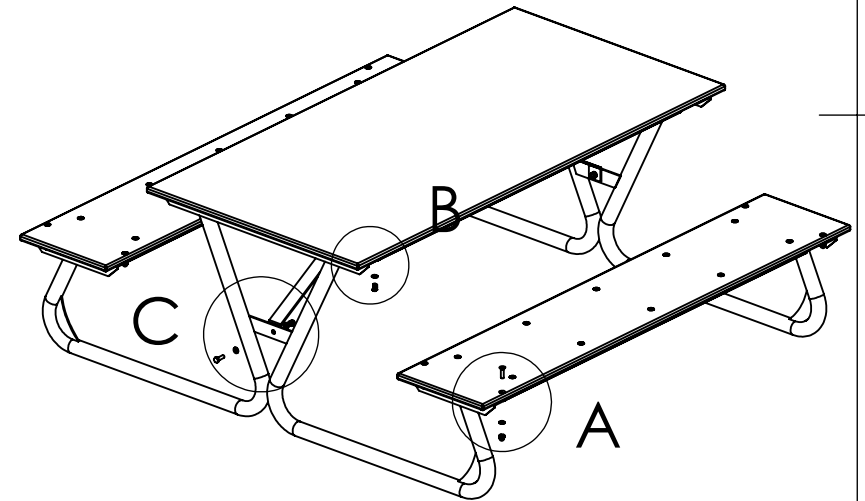

Product code: **PP004**

	NAME	SIGNATURE	DATE
DRAWN	I.Agar		4/30/2025

DESCRIPTION:
 Picnic table for children with board games

	A4
WEIGHT:	SCALE: 1:8
	SHEET 4 OF 5

DETAIL B

SCALE 1 : 5

DETAIL A

SCALE 1 : 10