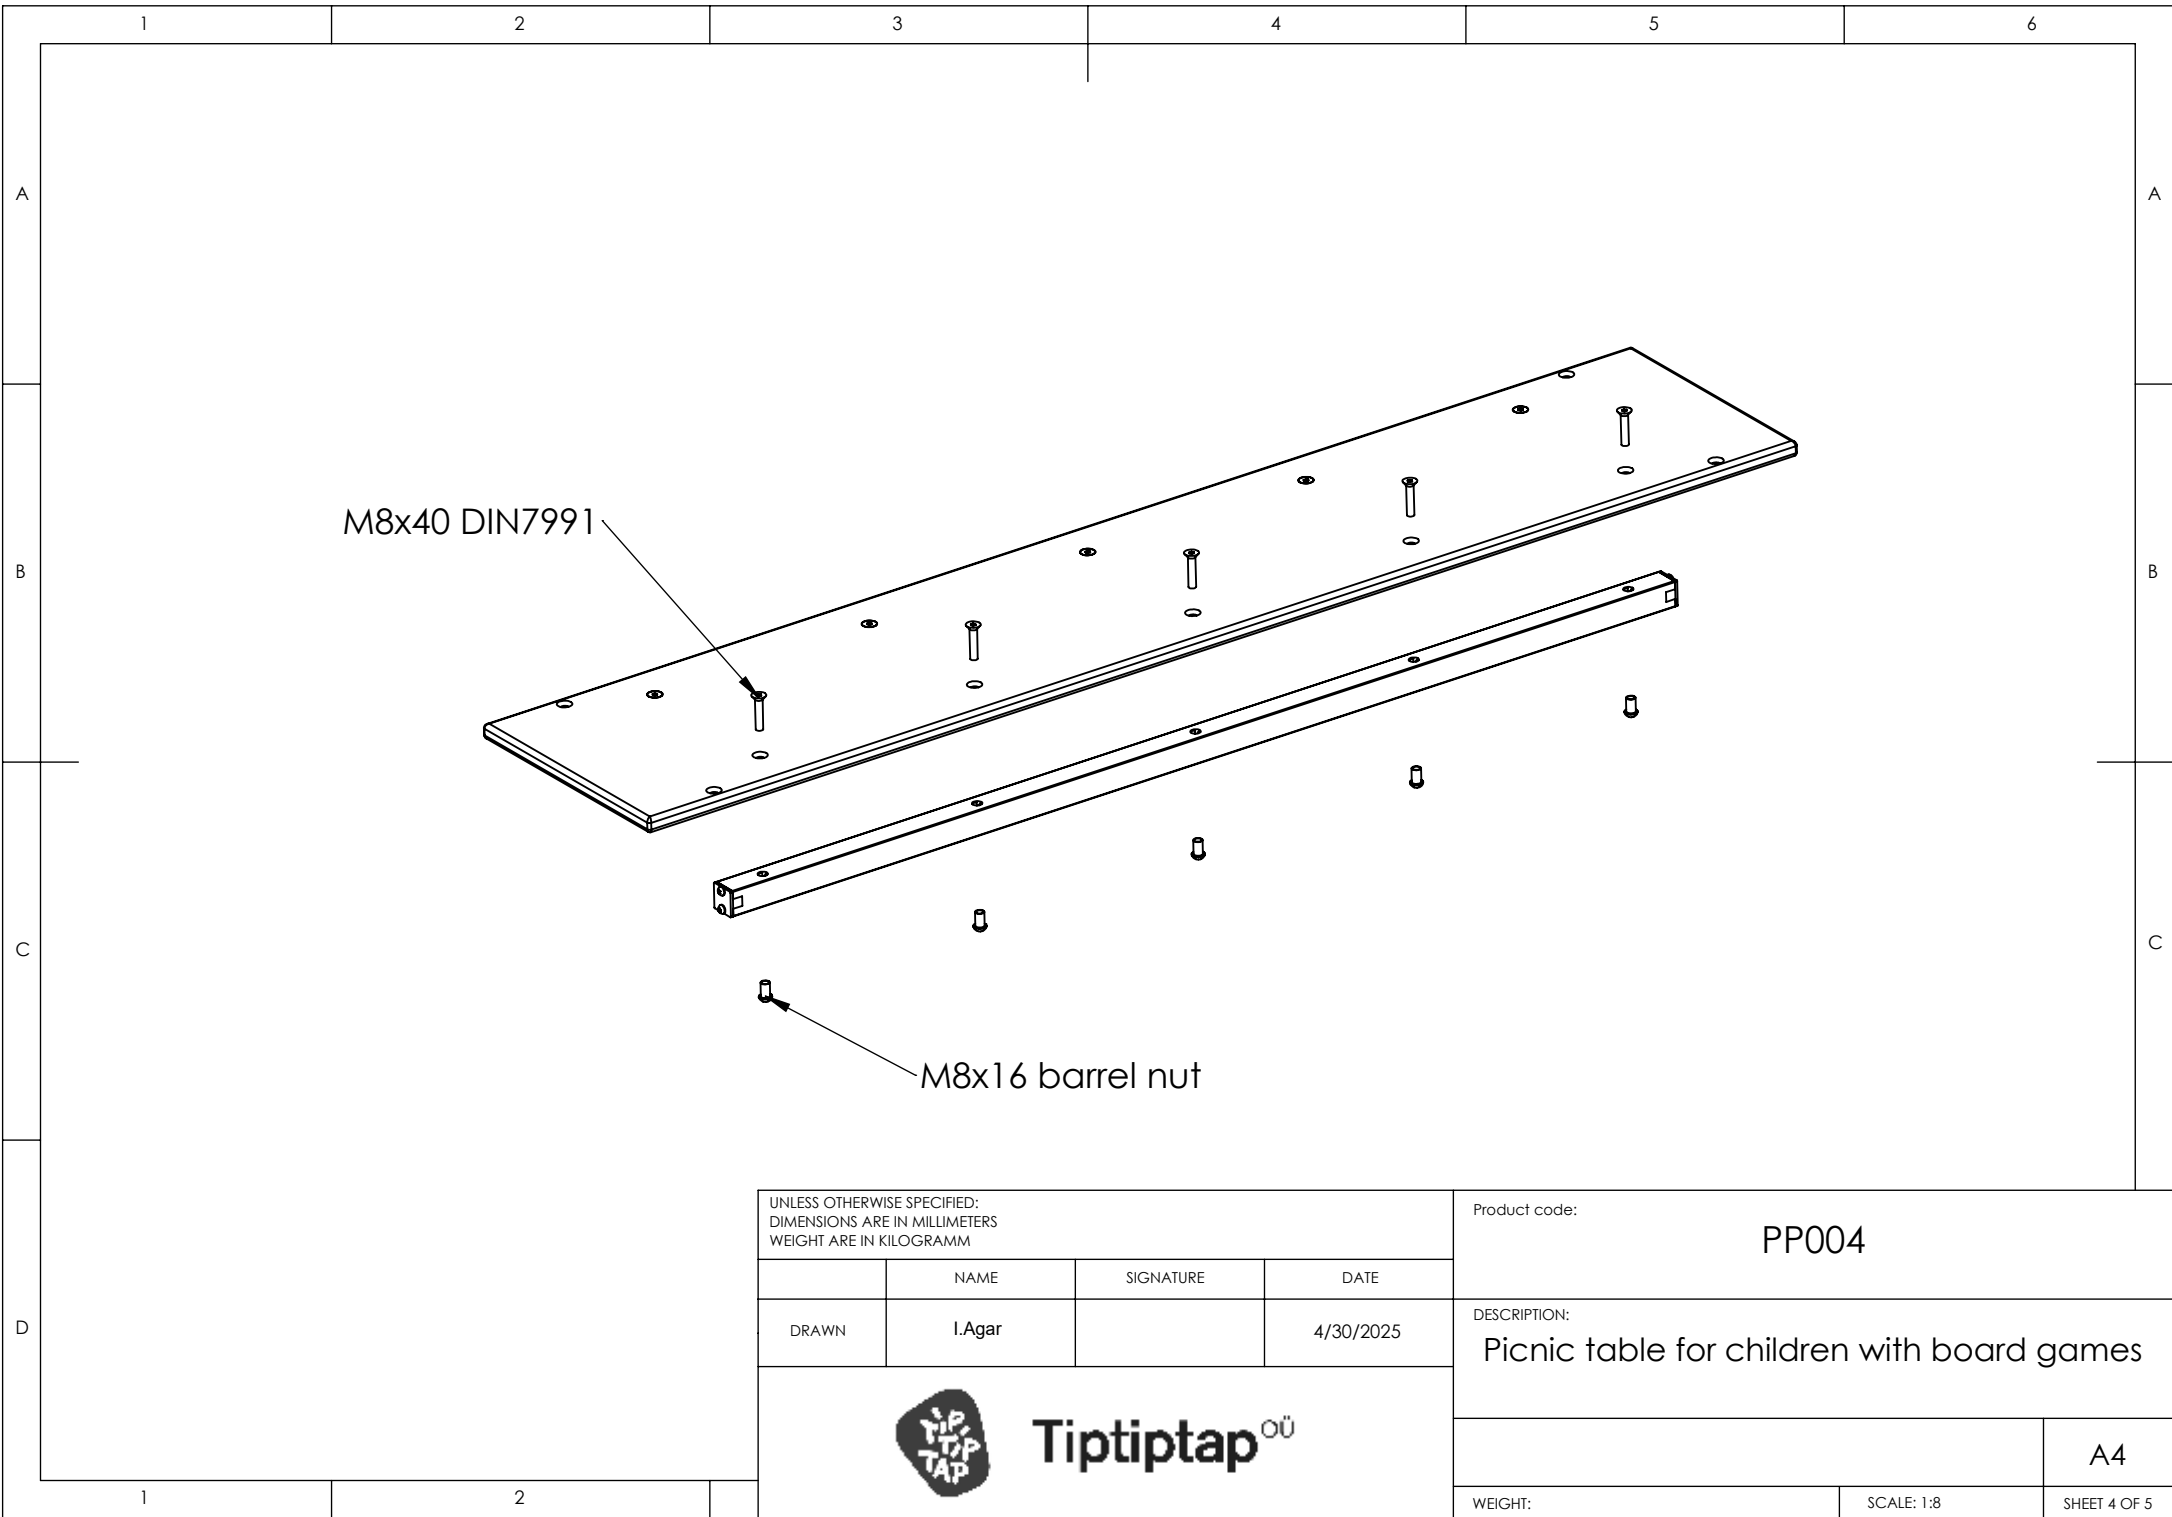

DESCRIPTION:
 Picnic table for children with board games

Tiptiptap ^{OO}

	A4
WEIGHT:	SCALE: 1:15 SHEET 1 OF 5

UNLESS OTHERWISE SPECIFIED:
 DIMENSIONS ARE IN MILLIMETERS
 WEIGHT ARE IN KILOGRAMM

Product code: **PP004**

	NAME	SIGNATURE	DATE
DRAWN	I.Agar		4/30/2025

DESCRIPTION:
 Picnic table for children with board games

		A4
WEIGHT:	SCALE: 1:20	SHEET 2 OF 5

UNLESS OTHERWISE SPECIFIED:
 DIMENSIONS ARE IN MILLIMETERS
 WEIGHT ARE IN KILOGRAMM

Product code: **PP004**

	NAME	SIGNATURE	DATE
DRAWN	I.Agar		4/30/2025

DESCRIPTION:
Picnic table for children with board games

	A4
WEIGHT:	SCALE: 1:8
	SHEET 3 OF 5

M8x40 DIN7991

M8x16 barrel nut

UNLESS OTHERWISE SPECIFIED:
 DIMENSIONS ARE IN MILLIMETERS
 WEIGHT ARE IN KILOGRAMM

DETAIL C

SCALE 1 : 7

UNLESS OTHERWISE SPECIFIED:
DIMENSIONS ARE IN MILLIMETERS
WEIGHT ARE IN KILOGRAMM

	NAME	SIGNATURE	DATE
DRAWN	I.Agar		4/30/2025

Tiptiptap ^{OO}

Product code:

PP004

DESCRIPTION: