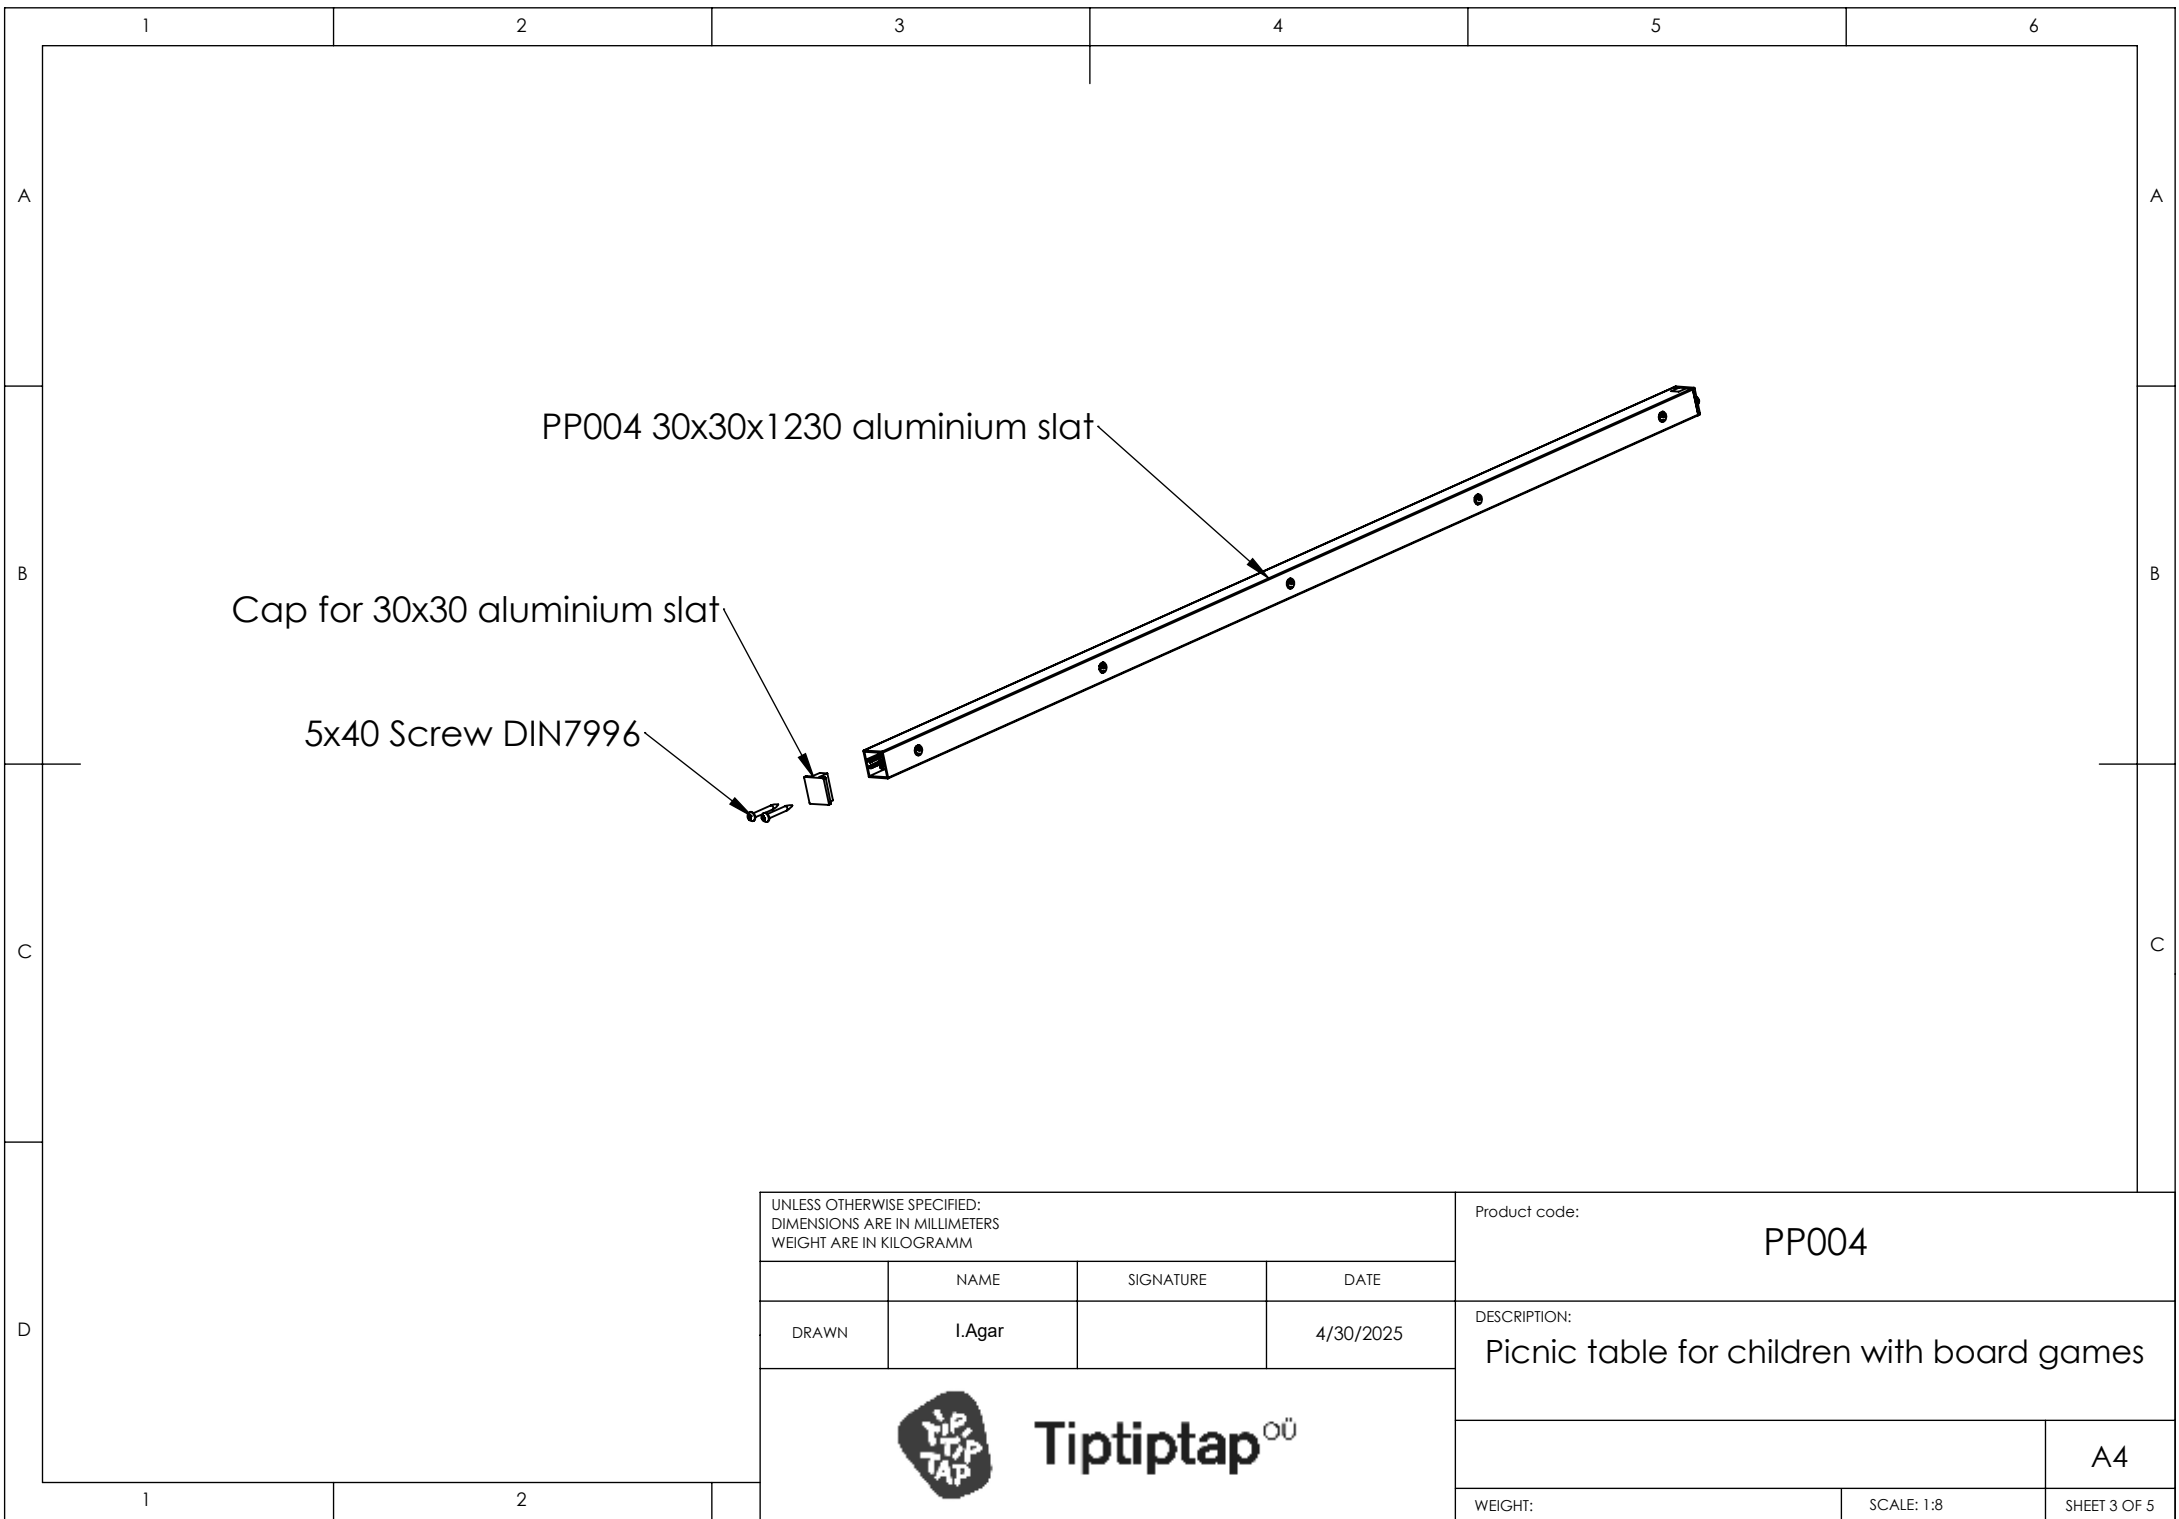

DESCRIPTION:
 Picnic table for children with board games

Tiptiptap ^{OO}

	A4
WEIGHT:	SCALE: 1:15 SHEET 1 OF 5

UNLESS OTHERWISE SPECIFIED:
 DIMENSIONS ARE IN MILLIMETERS
 WEIGHT ARE IN KILOGRAMM

Product code: **PP004**

	NAME	SIGNATURE	DATE
DRAWN	I.Agar		4/30/2025

DESCRIPTION:
 Picnic table for children with board games

		A4
WEIGHT:	SCALE: 1:20	SHEET 2 OF 5

UNLESS OTHERWISE SPECIFIED:
 DIMENSIONS ARE IN MILLIMETERS
 WEIGHT ARE IN KILOGRAMM

Product code: **PP004**

	NAME	SIGNATURE	DATE
DRAWN	I.Agar		4/30/2025

DESCRIPTION:
Picnic table for children with board games

	A4
WEIGHT:	SCALE: 1:8
	SHEET 3 OF 5

M8x40 DIN7991

M8x16 barrel nut

UNLESS OTHERWISE SPECIFIED:
 DIMENSIONS ARE IN MILLIMETERS
 WEIGHT ARE IN KILOGRAMM

DETAIL C

SCALE 1 : 7

UNLESS OTHERWISE SPECIFIED:
DIMENSIONS ARE IN MILLIMETERS
WEIGHT ARE IN KILOGRAMM

	NAME	SIGNATURE	DATE
DRAWN	I.Agar		4/30/2025

Tiptiptap ^{OO}

Product code:

PP004

DESCRIPTION: