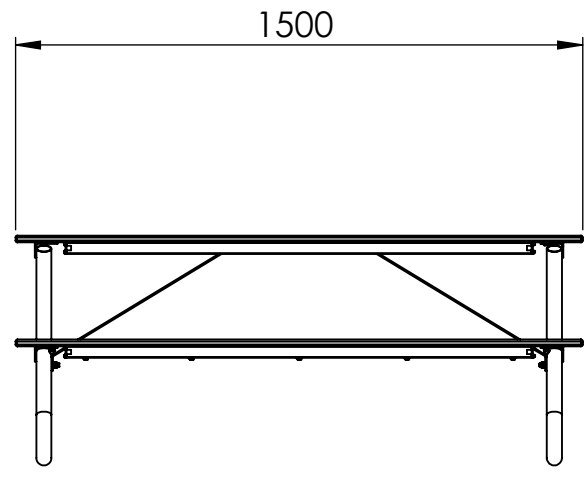

DESCRIPTION:
 Picnic table for children with board games

Tiptiptap ^{OO}

	A4
WEIGHT:	SCALE: 1:15 SHEET 1 OF 5

UNLESS OTHERWISE SPECIFIED:
 DIMENSIONS ARE IN MILLIMETERS
 WEIGHT ARE IN KILOGRAMM

Product code: **PP004**

	NAME	SIGNATURE	DATE
DRAWN	I.Agar		4/30/2025

DESCRIPTION:
 Picnic table for children with board games

		A4
WEIGHT:	SCALE: 1:20	SHEET 2 OF 5

UNLESS OTHERWISE SPECIFIED:
 DIMENSIONS ARE IN MILLIMETERS
 WEIGHT ARE IN KILOGRAMM

Product code: **PP004**

	NAME	SIGNATURE	DATE
DRAWN	I.Agar		4/30/2025

DESCRIPTION:
Picnic table for children with board games

	A4
WEIGHT:	SCALE: 1:8
	SHEET 3 OF 5

M8x40 DIN7991

M8x16 barrel nut

UNLESS OTHERWISE SPECIFIED:
 DIMENSIONS ARE IN MILLIMETERS
 WEIGHT ARE IN KILOGRAMM

DETAIL C

SCALE 1 : 7

UNLESS OTHERWISE SPECIFIED:
DIMENSIONS ARE IN MILLIMETERS
WEIGHT ARE IN KILOGRAMM

	NAME	SIGNATURE	DATE
DRAWN	I.Agar		4/30/2025

Tiptiptap ^{OO}

Product code:

PP004

DESCRIPTION: