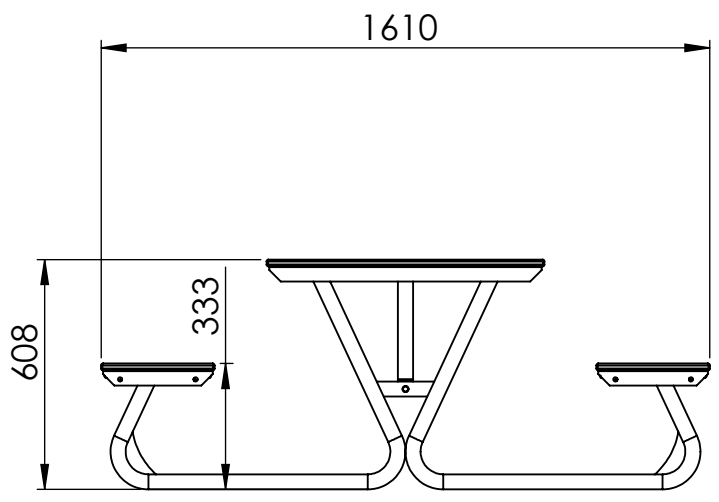

DESCRIPTION:
 Picnic table for children with board games

Tiptiptap ^{OO}

	A4
WEIGHT:	SCALE: 1:15 SHEET 1 OF 5

UNLESS OTHERWISE SPECIFIED:
 DIMENSIONS ARE IN MILLIMETERS
 WEIGHT ARE IN KILOGRAMM

Product code: **PP004**

	NAME	SIGNATURE	DATE
DRAWN	I.Agar		4/30/2025

DESCRIPTION:
 Picnic table for children with board games

		A4
WEIGHT:	SCALE: 1:20	SHEET 2 OF 5

UNLESS OTHERWISE SPECIFIED:
 DIMENSIONS ARE IN MILLIMETERS
 WEIGHT ARE IN KILOGRAMM

Product code: **PP004**

	NAME	SIGNATURE	DATE
DRAWN	I.Agar		4/30/2025

DESCRIPTION:
Picnic table for children with board games

	A4
WEIGHT:	SCALE: 1:8
	SHEET 3 OF 5

M8x40 DIN7991

M8x16 barrel nut

UNLESS OTHERWISE SPECIFIED:
 DIMENSIONS ARE IN MILLIMETERS
 WEIGHT ARE IN KILOGRAMM

DETAIL C

SCALE 1 : 7

UNLESS OTHERWISE SPECIFIED:
DIMENSIONS ARE IN MILLIMETERS
WEIGHT ARE IN KILOGRAMM

	NAME	SIGNATURE	DATE
DRAWN	I.Agar		4/30/2025

Tiptiptap ^{OO}

Product code:

PP004

DESCRIPTION: