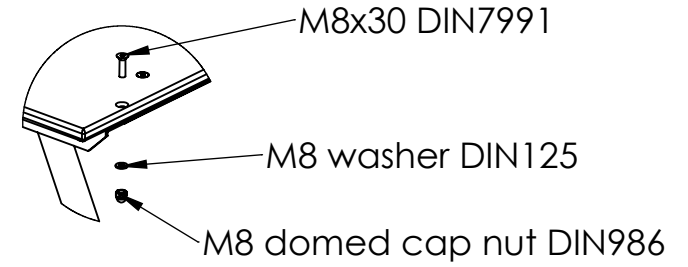

Product code: **PP004**

	NAME	SIGNATURE	DATE
DRAWN	I.Agar		4/30/2025

DESCRIPTION:
Picnic table for children with board games

	A4
WEIGHT:	SCALE: 1:8
	SHEET 3 OF 5

M8x40 DIN7991

M8x16 barrel nut

UNLESS OTHERWISE SPECIFIED:
 DIMENSIONS ARE IN MILLIMETERS
 WEIGHT ARE IN KILOGRAMM

Product code: **PP004**

	NAME	SIGNATURE	DATE
DRAWN	I.Agar		4/30/2025

DESCRIPTION:
 Picnic table for children with board games

	A4
WEIGHT:	SCALE: 1:8
	SHEET 4 OF 5

DETAIL B

SCALE 1 : 5

DETAIL A

SCALE 1 : 10

DETAIL C

SCALE 1 : 7

UNLESS OTHERWISE SPECIFIED:
DIMENSIONS ARE IN MILLIMETERS
WEIGHT ARE IN KILOGRAMM

	NAME	SIGNATURE	DATE
DRAWN	I.Agar		4/30/2025

Tiptiptap ^{OO}

Product code:

PP004

DESCRIPTION: