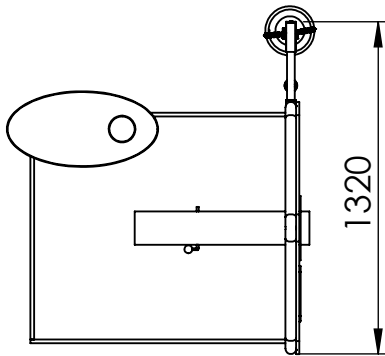

A

B

C

D

E

UNLESS OTHERWISE SPECIFIED:
 DIMENSIONS ARE IN MILLIMETERS
 WEIGHT ARE IN KILOGRAMM

PART NUMBER / DWG NO.:

FARM 5

E

safety area: 15 m²

UNLESS OTHERWISE SPECIFIED: DIMENSIONS ARE IN MILLIMETERS WEIGHT ARE IN KILOGRAMM				
	NAME	SIGNATURE	DATE	REVISION
DRAWN	E.Reispere		20.10.2023	
APPV'D				

PART NUMBER / DWG NO.:	FARM 5
DESCRIPTION:	Sand play GRAIN

MATERIAL:	wood, metal, plastic	A4
WEIGHT:	SCALE: 1:50	SHEET 2 OF 6

foundation

A

B

C

D

E

UNLESS OTHERWISE SPECIFIED: DIMENSIONS ARE IN MILLIMETERS WEIGHT ARE IN KILOGRAMM				
	NAME	SIGNATURE	DATE	REVISION
DRAWN	E.Reispere		20.10.2023	
APPV'D				

PART NUMBER / DWG NO.: **FARM 5**

DESCRIPTION: **Sand play GRAIN**

MATERIAL:	wood, metal, plastic	A4
WEIGHT:	SCALE: 1:50	SHEET 3 OF 6

dimensions

UNLESS OTHERWISE SPECIFIED:
DIMENSIONS ARE IN MILLIMETERS
WEIGHT ARE IN KILOGRAMM