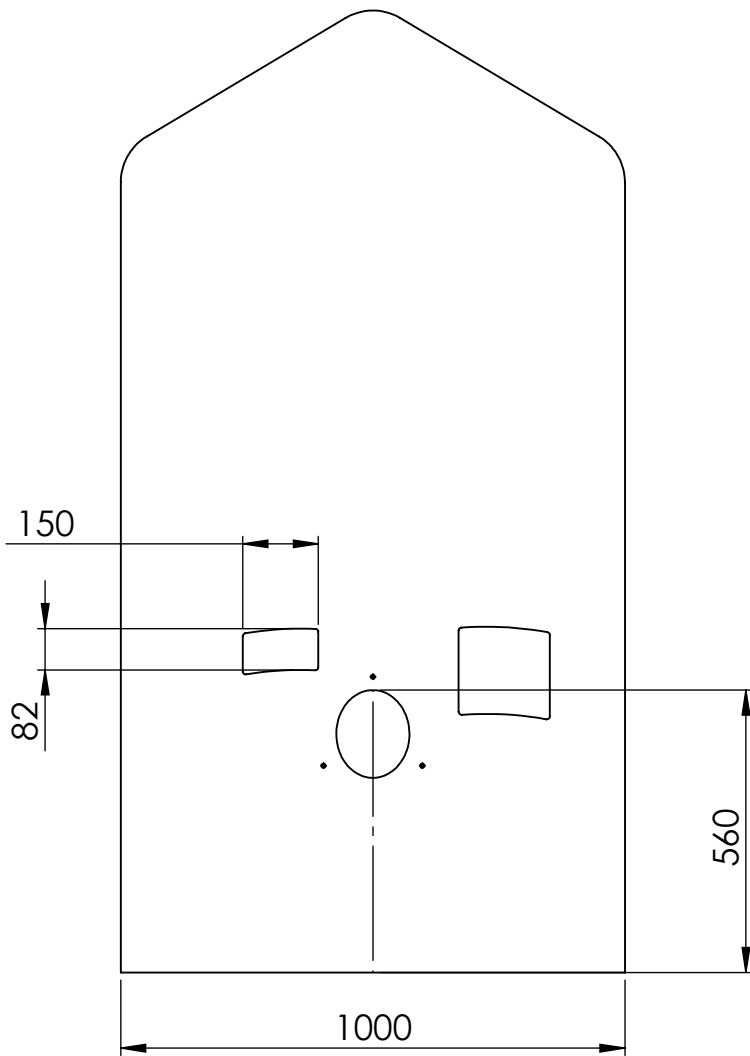

E

safety area: 15 m²

UNLESS OTHERWISE SPECIFIED: DIMENSIONS ARE IN MILLIMETERS WEIGHT ARE IN KILOGRAMM				
	NAME	SIGNATURE	DATE	REVISION
DRAWN	E.Reispere		20.10.2023	
APPV'D				

PART NUMBER / DWG NO.:	FARM 5
DESCRIPTION:	Sand play GRAIN

PART NUMBER / DWG NO.: **FARM 5**

DESCRIPTION: **Sand play GRAIN**

MATERIAL:	wood, metal, plastic	A4
WEIGHT:	SCALE: 1:50	SHEET 3 OF 6

dimensions

UNLESS OTHERWISE SPECIFIED:
DIMENSIONS ARE IN MILLIMETERS
WEIGHT ARE IN KILOGRAMM

E

F

ITEM NO.	DESCRIPTION
1	Farm frame grain
2	Farm panel grain 2
3	Farm sandbox
4	Farm sandbox groundfixing
5	Farm sandbox corner panel
6	Farm glass 001
7	sandrohr
8	Sandaufzug_221068

UNLESS OTHERWISE SPECIFIED: DIMENSIONS ARE IN MILLIMETERS WEIGHT ARE IN KILOGRAMM				
	NAME	SIGNATURE	DATE	REVISION
DRAWN	E.Reispere		20.10.2023	
APPV'D				

PART NUMBER / DWG NO.:	FARM 5
DESCRIPTION:	Sand play GRAIN

MATERIAL:	wood, metal, plastic	A4
WEIGHT:	SCALE: 1:30	SHEET 5 OF 6

Farm panel grain 2

UNLESS OTHERWISE SPECIFIED:
DIMENSIONS ARE IN MILLIMETERS
WEIGHT ARE IN KILOGRAMM