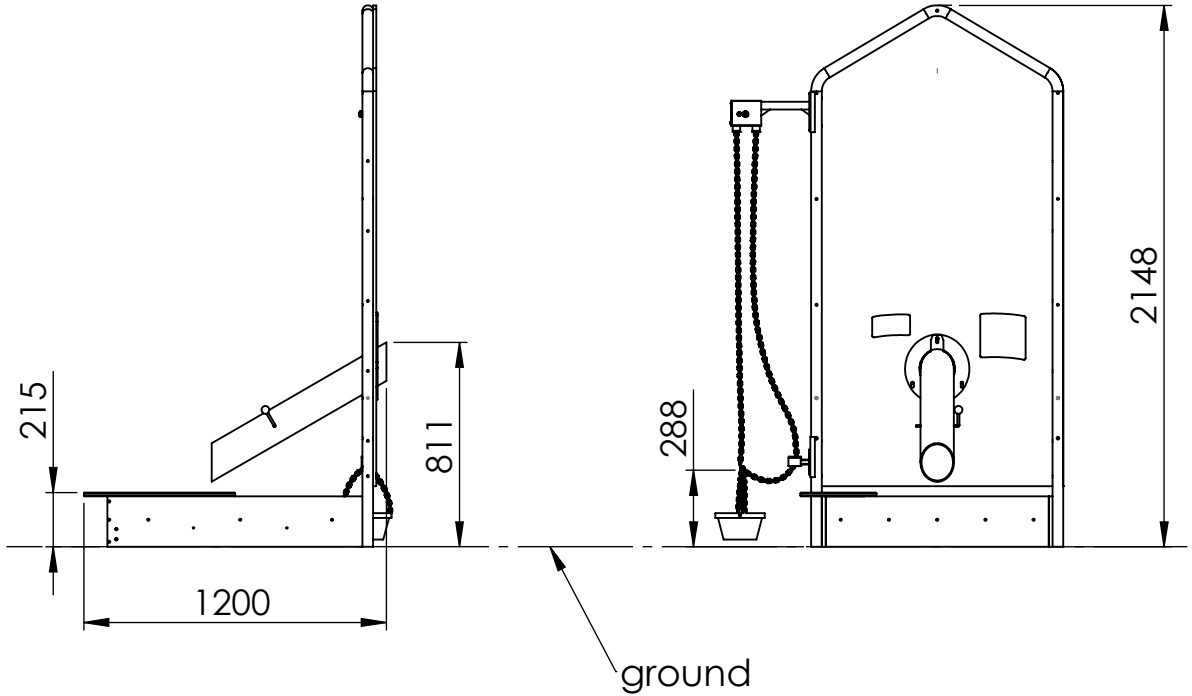

E

safety area: 15 m²

UNLESS OTHERWISE SPECIFIED: DIMENSIONS ARE IN MILLIMETERS WEIGHT ARE IN KILOGRAMM				
	NAME	SIGNATURE	DATE	REVISION
DRAWN	E.Reispere		20.10.2023	
APPV'D				

PART NUMBER / DWG NO.:	FARM 5
DESCRIPTION:	Sand play GRAIN

MATERIAL:	wood, metal, plastic	A4
WEIGHT:	SCALE: 1:50	SHEET 2 OF 6

foundation

A

B

C

D

E

UNLESS OTHERWISE SPECIFIED: DIMENSIONS ARE IN MILLIMETERS WEIGHT ARE IN KILOGRAMM				
	NAME	SIGNATURE	DATE	REVISION
DRAWN	E.Reispere		20.10.2023	
APPV'D				

PART NUMBER / DWG NO.: **FARM 5**

DESCRIPTION: **Sand play GRAIN**

MATERIAL:	wood, metal, plastic	A4
WEIGHT:	SCALE: 1:50	SHEET 3 OF 6

dimensions

UNLESS OTHERWISE SPECIFIED:
DIMENSIONS ARE IN MILLIMETERS
WEIGHT ARE IN KILOGRAMM

PART NUMBER / DWG NO.:	FARM 5
DESCRIPTION:	Sand play GRAIN

MATERIAL:	wood, metal, plastic	A4
WEIGHT:	SCALE: 1:30	SHEET 5 OF 6

Farm panel grain 2

UNLESS OTHERWISE SPECIFIED:
DIMENSIONS ARE IN MILLIMETERS
WEIGHT ARE IN KILOGRAMM