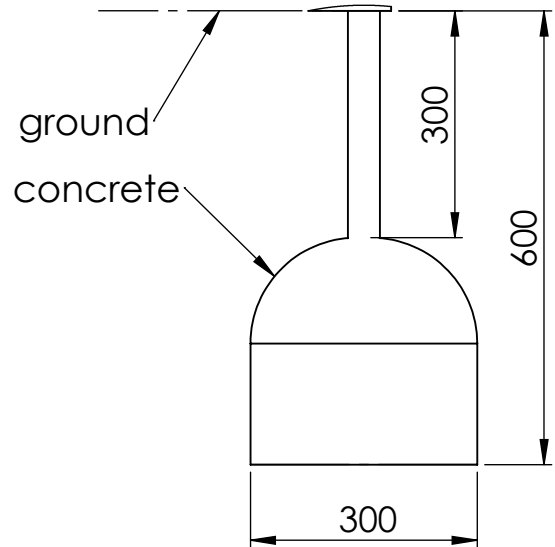

E

safety area: 15 m²

UNLESS OTHERWISE SPECIFIED: DIMENSIONS ARE IN MILLIMETERS WEIGHT ARE IN KILOGRAMM				
	NAME	SIGNATURE	DATE	REVISION
DRAWN	E.Reispere		20.10.2023	
APPV'D				

PART NUMBER / DWG NO.:	FARM 5
DESCRIPTION:	Sand play GRAIN

MATERIAL:	wood, metal, plastic	A4
WEIGHT:	SCALE: 1:50	SHEET 2 OF 6

foundation

A

B

C

D

E

UNLESS OTHERWISE SPECIFIED: DIMENSIONS ARE IN MILLIMETERS WEIGHT ARE IN KILOGRAMM				
	NAME	SIGNATURE	DATE	REVISION
DRAWN	E.Reispere		20.10.2023	
APPV'D				

PART NUMBER / DWG NO.: **FARM 5**

DESCRIPTION: **Sand play GRAIN**

MATERIAL:	wood, metal, plastic	A4
WEIGHT:	SCALE: 1:50	SHEET 3 OF 6

dimensions

UNLESS OTHERWISE SPECIFIED:
DIMENSIONS ARE IN MILLIMETERS
WEIGHT ARE IN KILOGRAMM