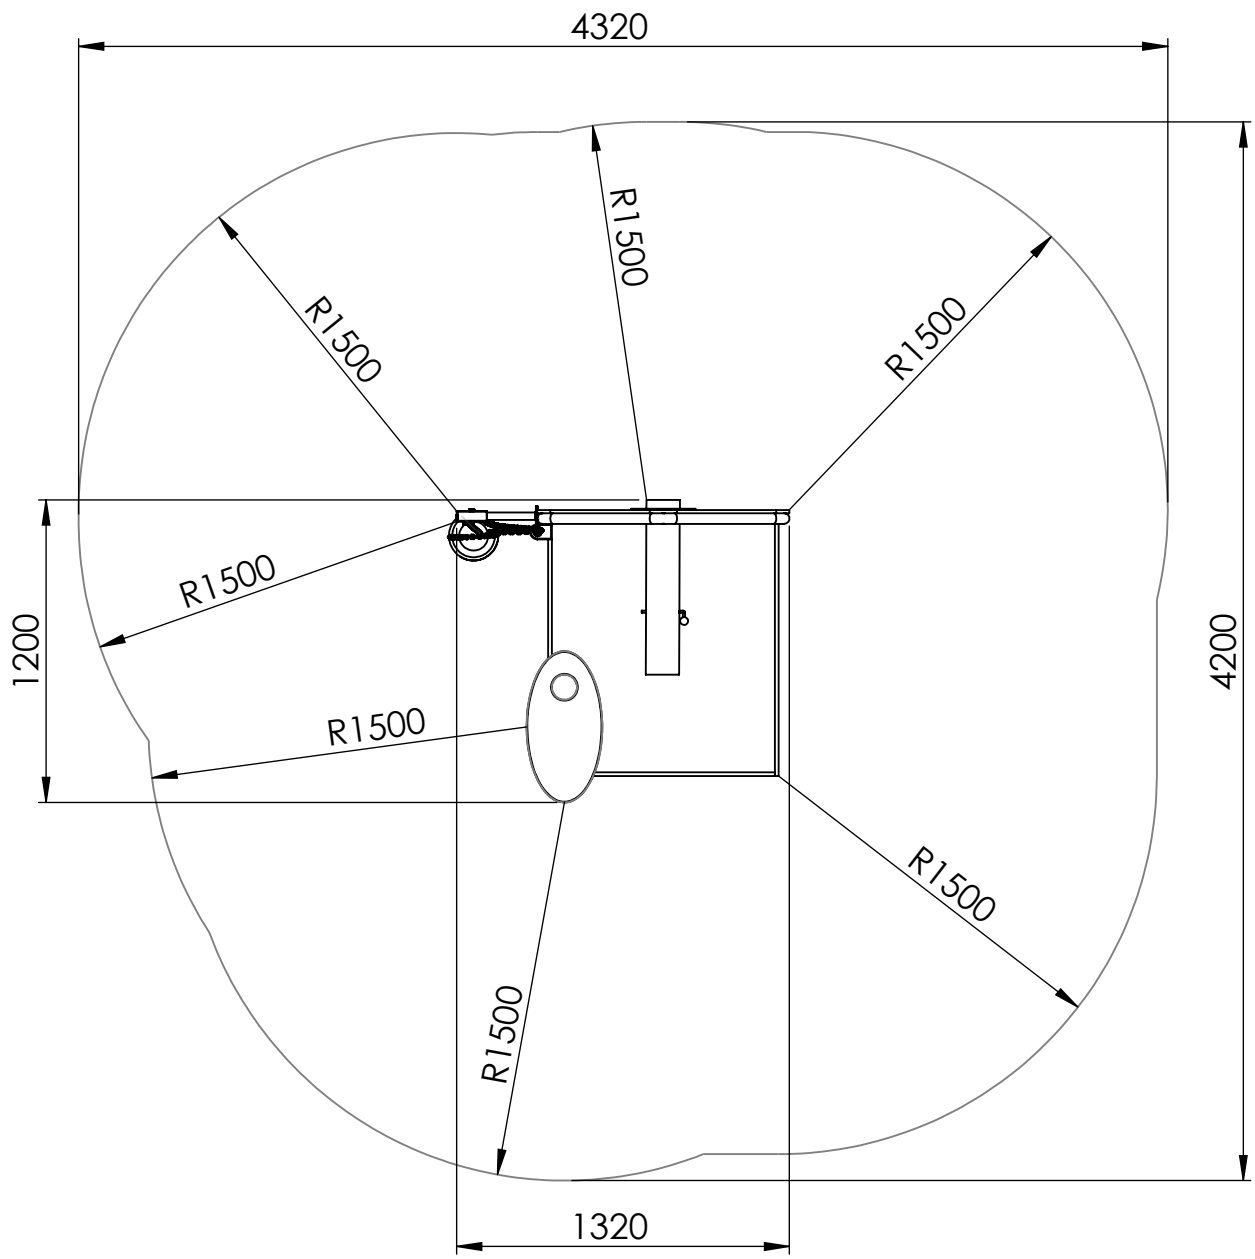

WEIGHT:

SCALE: 1:50

SHEET 1 OF 6

safety area

A

B

C

D

E

safety area: 15 m²

UNLESS OTHERWISE SPECIFIED: DIMENSIONS ARE IN MILLIMETERS WEIGHT ARE IN KILOGRAMM				
	NAME	SIGNATURE	DATE	REVISION
DRAWN	E.Reispere		20.10.2023	
APPV'D				

PART NUMBER / DWG NO.:	FARM 5
DESCRIPTION:	Sand play GRAIN

PART NUMBER / DWG NO.: **FARM 5**

DESCRIPTION: **Sand play GRAIN**

MATERIAL:	wood, metal, plastic	A4
WEIGHT:	SCALE: 1:50	SHEET 3 OF 6

dimensions

UNLESS OTHERWISE SPECIFIED:
DIMENSIONS ARE IN MILLIMETERS
WEIGHT ARE IN KILOGRAMM

PART NUMBER / DWG NO.:	FARM 5
DESCRIPTION:	Sand play GRAIN

MATERIAL:	wood, metal, plastic	A4
WEIGHT:	SCALE: 1:30	SHEET 5 OF 6

Farm panel grain 2

UNLESS OTHERWISE SPECIFIED:
DIMENSIONS ARE IN MILLIMETERS
WEIGHT ARE IN KILOGRAMM