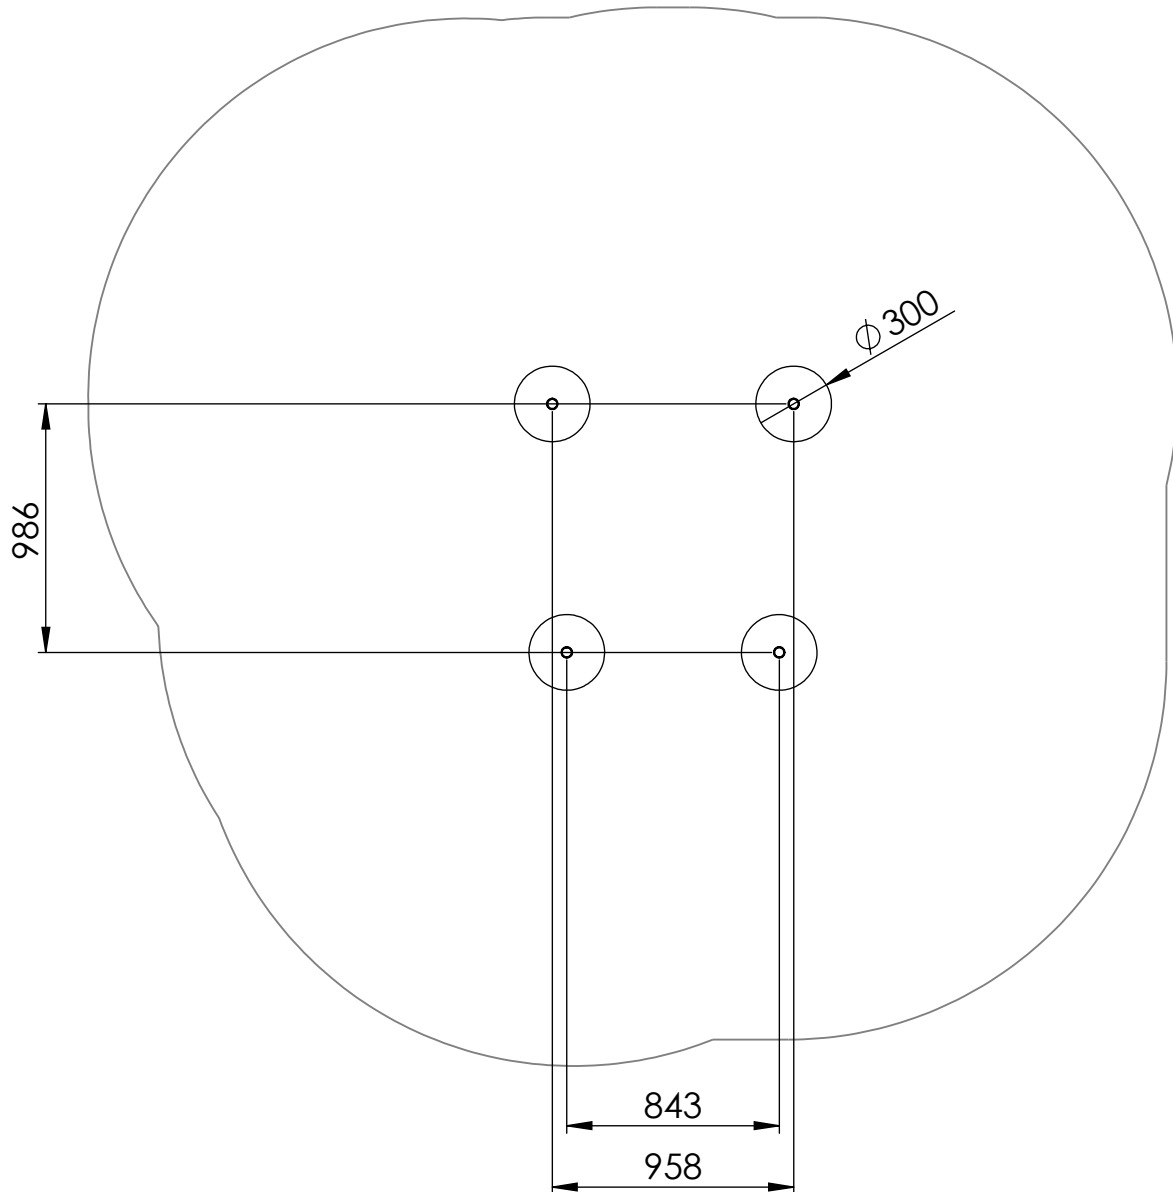

foundation

A

B

C

D

E