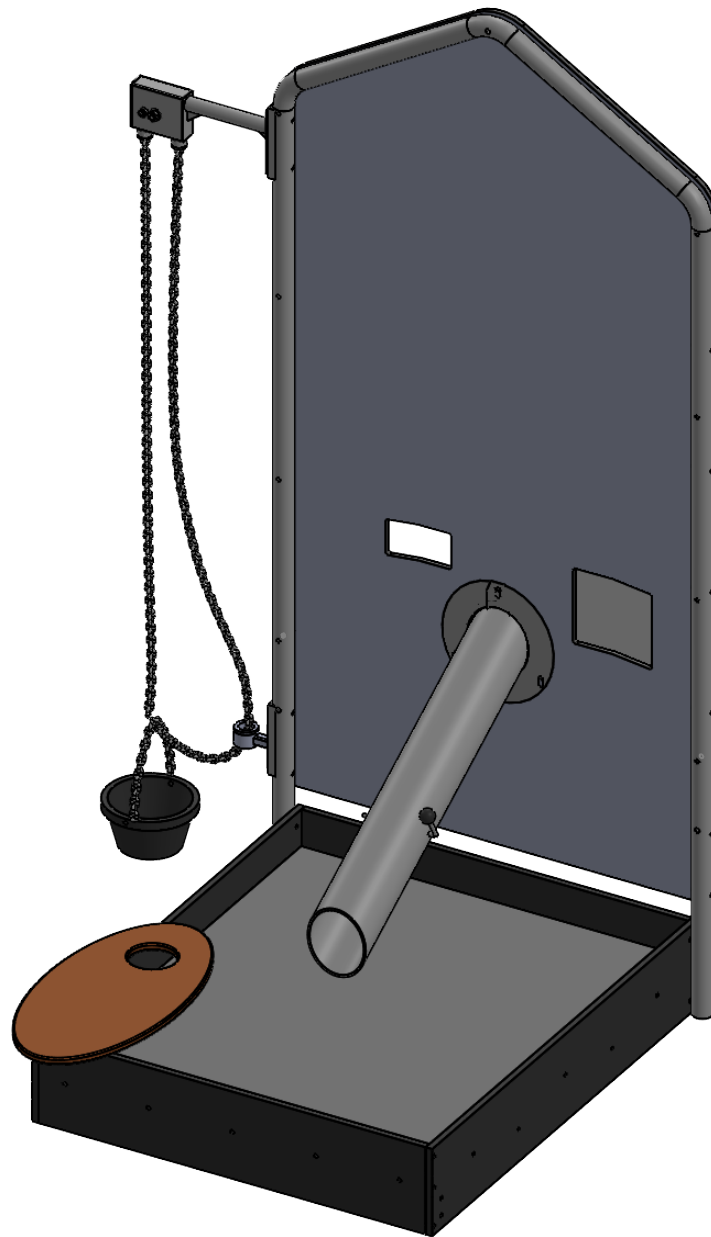

A

B

C

D

E

UNLESS OTHERWISE SPECIFIED:
 DIMENSIONS ARE IN MILLIMETERS
 WEIGHT ARE IN KILOGRAMM

PART NUMBER / DWG NO.:

FARM 5

	NAME	SIGNATURE	DATE	REVISION
DRAWN	E.Reispere		20.10.2023	
APPV'D				

DESCRIPTION:

Sand play GRAIN

F

Tiptiptap OÜ

MATERIAL:

wood, metal, plastic

A4

WEIGHT:

SCALE: 1:50

SHEET 1 OF 6

safety area

A

B

C

D

PART NUMBER / DWG NO.: **FARM 5**

DESCRIPTION: **Sand play GRAIN**

MATERIAL:	wood, metal, plastic	A4
WEIGHT:	SCALE: 1:50	SHEET 3 OF 6

dimensions

UNLESS OTHERWISE SPECIFIED:
DIMENSIONS ARE IN MILLIMETERS
WEIGHT ARE IN KILOGRAMM