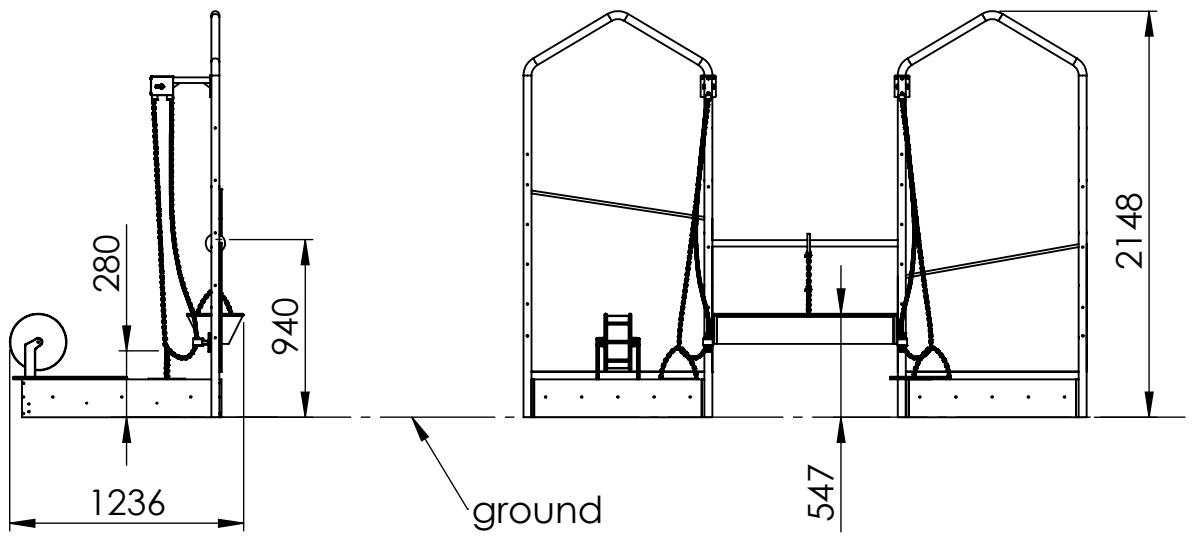

# foundation

A

B

C

D

E

F

UNLESS OTHERWISE SPECIFIED: DIMENSIONS ARE IN MILLIMETERS WEIGHT ARE IN KILOGRAMM				
	NAME	SIGNATURE	DATE	REVISION
DRAWN	E.Reispere		19.10.2023	
APPV'D				

PART NUMBER / DWG NO.: **FARM 4**

DESCRIPTION: **Sand play BARN**

MATERIAL:	wood, metal, plastic	A4
WEIGHT:	SCALE: 1:50	SHEET 3 OF 5

# dimensions

UNLESS OTHERWISE SPECIFIED:  
DIMENSIONS ARE IN MILLIMETERS  
WEIGHT ARE IN KILOGRAMM

PART NUMBER / DWG NO.:

FARM 4

	NAME	SIGNATURE	DATE	REVISION
DRAWN	E.Reispere		19.10.2023	
APPV'D				

DESCRIPTION:

UNLESS OTHERWISE SPECIFIED: DIMENSIONS ARE IN MILLIMETERS WEIGHT ARE IN KILOGRAMM				
	NAME	SIGNATURE	DATE	REVISION
DRAWN	E.Reispere		19.10.2023	
APPV'D				

PART NUMBER / DWG NO.:			<b>FARM 4</b>								
DESCRIPTION:						Sand play BARN					
MATERIAL:			wood, metal, plastic			A4					
WEIGHT:			SCALE: 1:50			SHEET 5 OF 5					