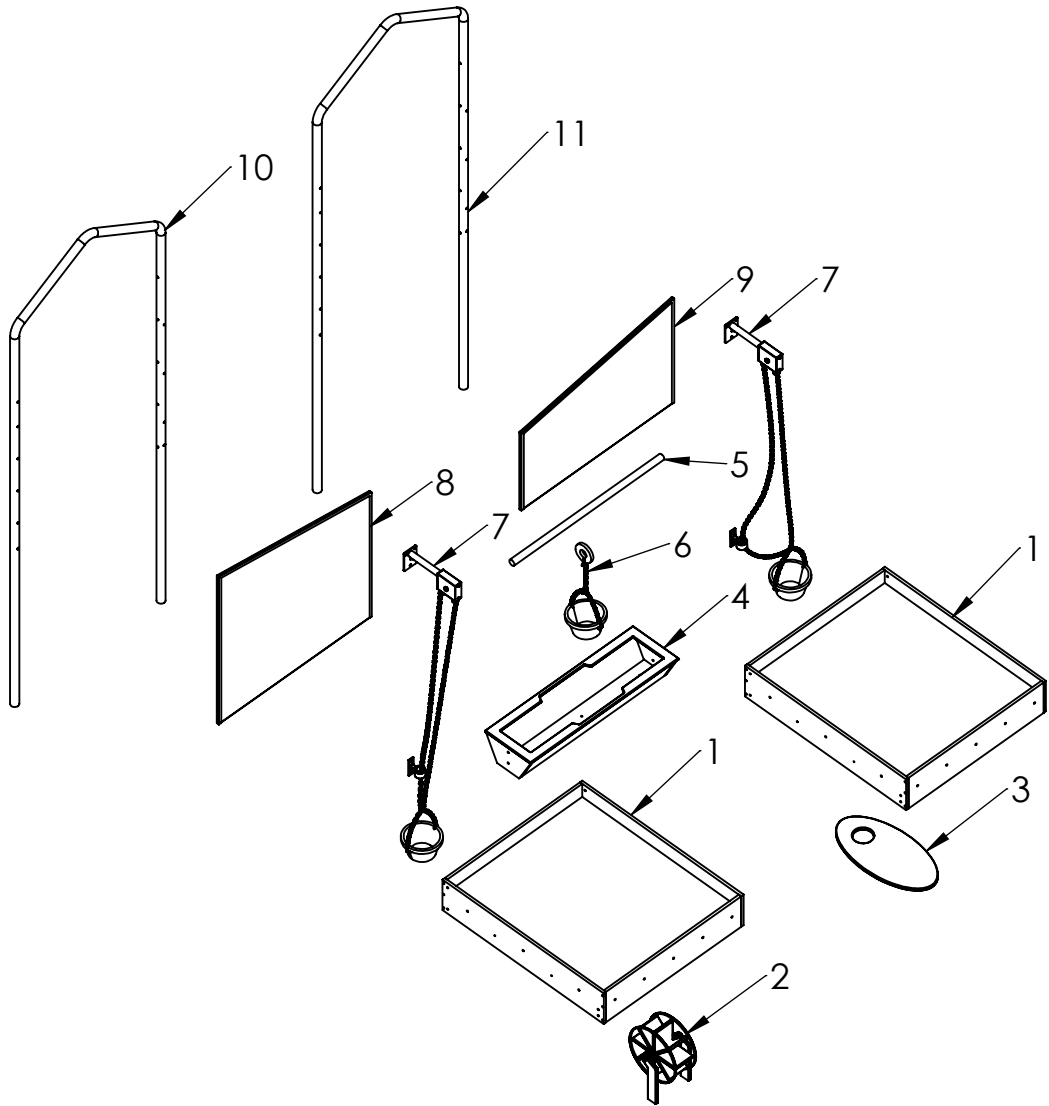

# dimensions

UNLESS OTHERWISE SPECIFIED:  
DIMENSIONS ARE IN MILLIMETERS  
WEIGHT ARE IN KILOGRAMM

PART NUMBER / DWG NO.:

FARM 4

	NAME	SIGNATURE	DATE	REVISION
DRAWN	E.Reispere		19.10.2023	
APPV'D				

DESCRIPTION:

Sand play BARN

MATERIAL:

wood, metal, plastic

A4

WEIGHT:

SCALE: 1:50

SHEET 4 OF 5

Tiptiptap OÜ

UNLESS OTHERWISE SPECIFIED: DIMENSIONS ARE IN MILLIMETERS WEIGHT ARE IN KILOGRAMM				
	NAME	SIGNATURE	DATE	REVISION
DRAWN	E.Reispere		19.10.2023	
APPV'D				

PART NUMBER / DWG NO.:			<b>FARM 4</b>								
DESCRIPTION:						Sand play BARN					
MATERIAL:			wood, metal, plastic			A4					
WEIGHT:			SCALE: 1:50			SHEET 5 OF 5					