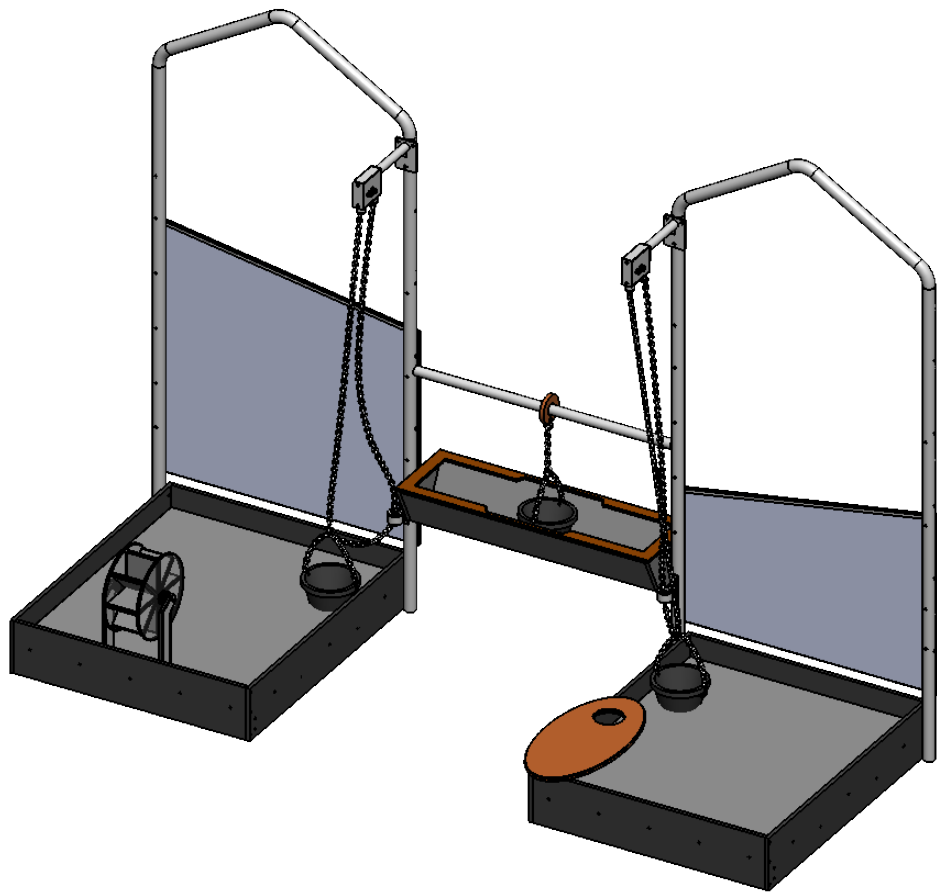

A

B

C

D

E

F

UNLESS OTHERWISE SPECIFIED:
DIMENSIONS ARE IN MILLIMETERS
WEIGHT ARE IN KILOGRAMM

PART NUMBER / DWG NO.:

FARM 4

	NAME	SIGNATURE	DATE	REVISION
DRAWN	E.Reispere		19.10.2023	
APPV'D				

DESCRIPTION:

Sand play BARN

Tiptiptap OÜ

MATERIAL:

wood, metal, plastic

A4

WEIGHT:

SCALE: 1:50

SHEET 1 OF 5