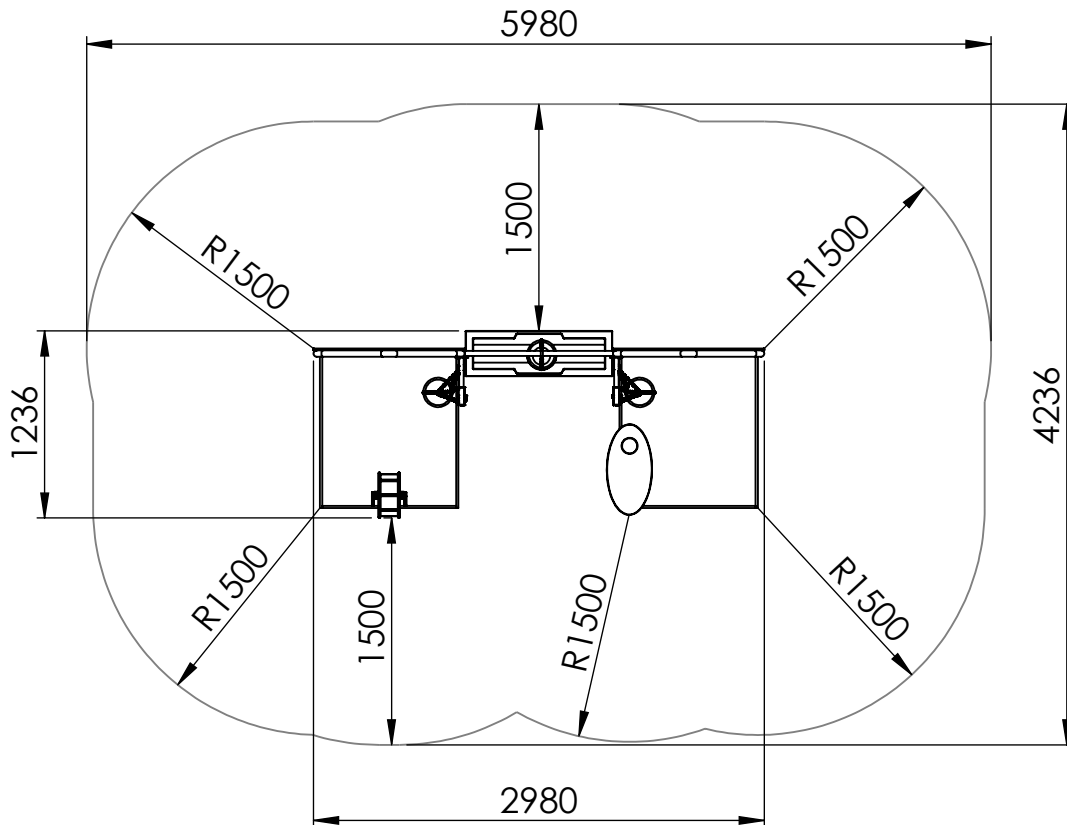

safety area

A

B

C

D

E

F

safety area: 22,34 m²

UNLESS OTHERWISE SPECIFIED:
DIMENSIONS ARE IN MILLIMETERS
WEIGHT ARE IN KILOGRAMM

PART NUMBER / DWG NO.:

FARM 4

	NAME	SIGNATURE	DATE	REVISION
DRAWN	E.Reispere		19.10.2023	
APPV'D				

DESCRIPTION:

Sand play BARN

Tiptiptap OÜ

MATERIAL:

wood, metal, plastic

A4

WEIGHT:

SCALE: 1:50

SHEET 2 OF 5