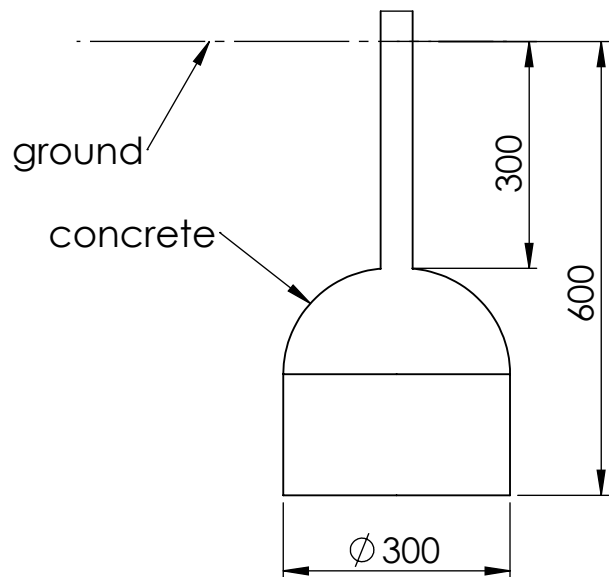

dimensions

UNLESS OTHERWISE SPECIFIED:
DIMENSIONS ARE IN MILLIMETERS
WEIGHT ARE IN KILOGRAMM

PART NUMBER / DWG NO.:

FARM 4

	NAME	SIGNATURE	DATE	REVISION
DRAWN	E.Reispere		19.10.2023	
APPV'D				

DESCRIPTION:

Sand play BARN

MATERIAL:

wood, metal, plastic

A4

WEIGHT:

SCALE: 1:50

SHEET 4 OF 5

Tiptiptap OÜ