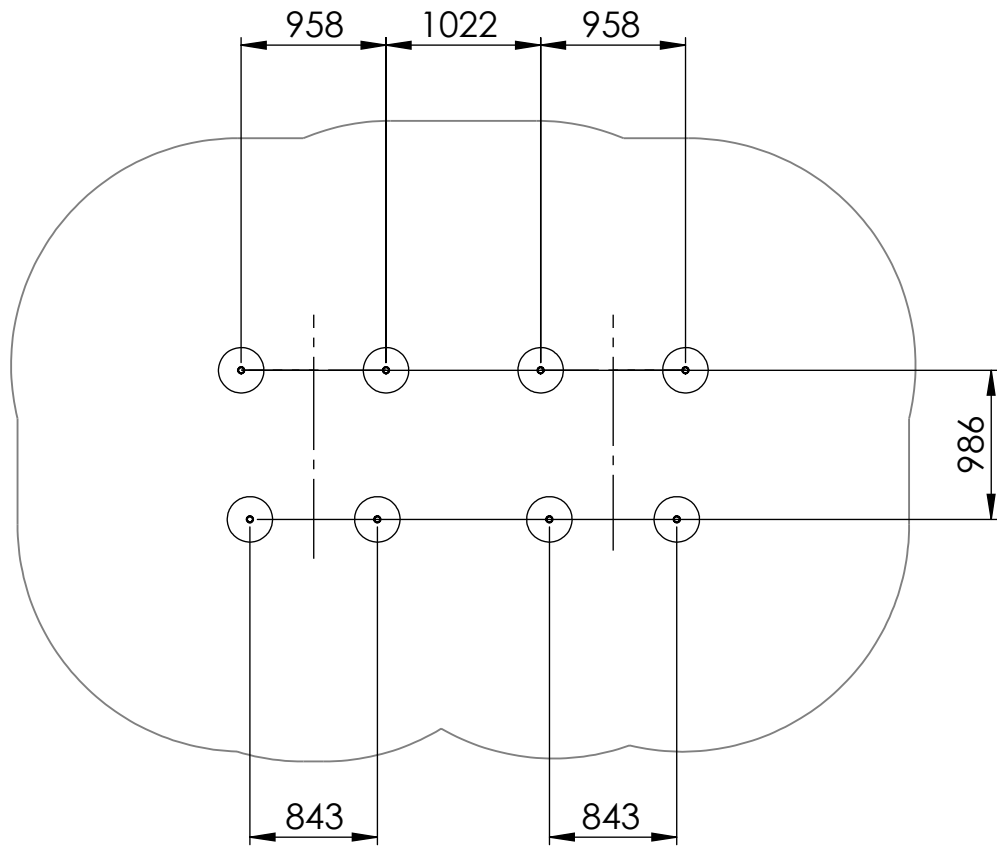

foundation

A

B

C

D

E

F